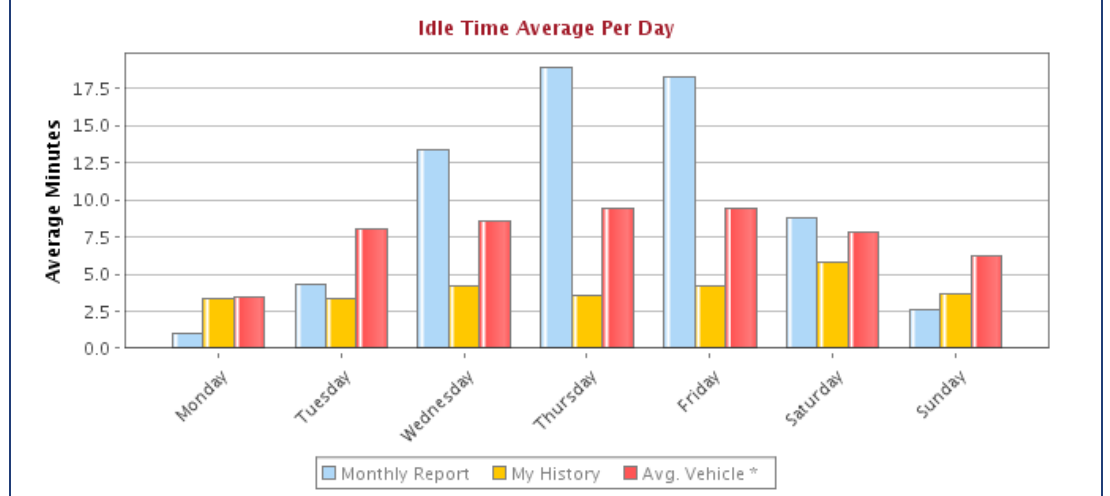

My 2011 Carbon Footprint

4.9 US Tons *

*Annual projection based on data accumulated to date

MY ENVIRONMENTAL IMPACT

	Monthly Report	My History	Avg. Vehicle *
Total Fuel Consumption	21.1 gal	478.1 gal	9.6 gal
Fuel Economy	26.6 mpg	25.3 mpg	22.5 mpg
Total Carbon Emissions	408 lb	9256 lb	186 lb
Avg. Carbon Emissions Rate	0.73 lb/mi	0.77 lb/mi	0.86 lb/mi
Avg. Fuel Consumption per Trip	0.7 gal	0.5 gal	0.3 gal

MY DRIVING HABITS

Driving habits directly impact a vehicle's total emissions and fuel consumption. The following graphs can shed light on certain driving habits:

Daily Carbon Dioxide

* Group averages for this monthly reporting period.