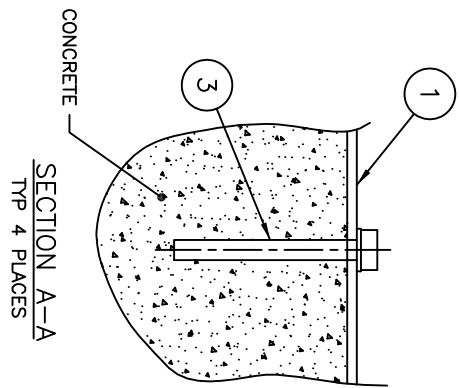

# LEGACY CONTEMPO™ LITTER RECEPTACLE

(SHOWN IN OPEN POSITION)

CONTEMPO LITER RECEPTACLE W/O ASH TRAY  
1183F  
CONTEMPO LITER RECEPTACLE W/ASH TRAY  
1183A

Item	Code	Description	Qty.
1	993217P	LITTER RECEPTACLE CONTEMPO	1
2A	993218P	LID W/O ASHTRAY F/CONTEMPO LIT REC.	1
2B	993219P	LID W/ASHTRAY CONTEMPO LTR RECEPT.	1
3	993223	ANCHOR CONCRETE WEDGE 3/8" X 3-3/4"	4

**Installation Instructions**

- Place trash can (item 1) in desired location.
- Mark holes for anchors (item 3).
- Move trash can (item 1) and drill 10mm [3/8"] holes for anchors (item 3).
- Replace trash can (item 1), install anchors (item 3) and tighten.
- Slide notched end of lid (item 2) onto the top rod of trash can (item 1) and rest other end on angled rod in other corners.