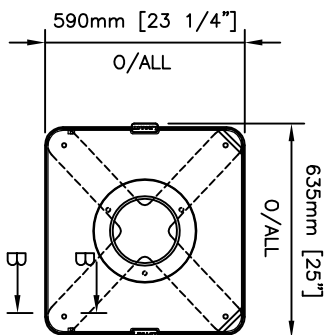

# LEGACY CONTEMPO™ LITTER RECEPTACLE

(SHOWN IN OPEN POSITION)

CONTEMPO LITER RECEPTACLE W/O ASH TRAY  
1183F  
CONTEMPO LITER RECEPTACLE W/ASH TRAY  
1183A

Item	Code	Description	Qty.
1	993217P	LITTER RECEPTACLE CONTEMPO	1
2A	993218P	LID W/O ASHTRAY F/CONTEMPO LIT REC.	1
2B	993219P	LID W/ASHTRAY CONTEMPO LTR RECEPT.	1
3	993223	ANCHOR CONCRETE WEDGE 3/8" X 3-3/4"	4

**Installation Instructions**

- Place trash can (item 1) in desired location.
- Mark holes for anchors (item 3).
- Move trash can (item 1) and drill 10mm [3/8"] holes for anchors (item 3).
- Replace trash can (item 1), install anchors (item 3) and tighten.
- Slide notched end of lid (item 2) onto the top rod of trash can (item 1) and rest other end on angled rod in other corners.