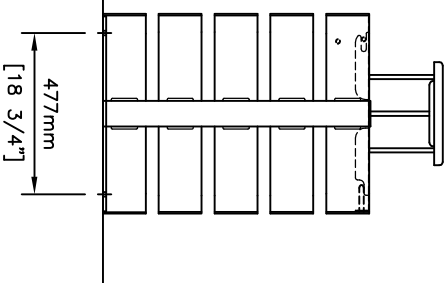

# LEGACY CONTEMPO™ LITTER RECEPTACLE

(SHOWN IN OPEN POSITION)

CONTEMPO LITER RECEPTACLE W/O ASH TRAY  
1183F  
CONTEMPO LITER RECEPTACLE W/ASH TRAY  
1183A

Item	Code	Description	Qty.
1	993217P	LITTER RECEPTACLE CONTEMPO	1
2A	993218P	LID W/O ASHTRAY F/CONTEMPO LIT REC.	1
2B	993219P	LID W/ASHTRAY CONTEMPO LTR RECEPT.	1
3	993223	ANCHOR CONCRETE WEDGE 3/8" X 3-3/4"	4

**Installation Instructions**

- Place trash can (item 1) in desired location.
- Mark holes for anchors (item 3).
- Move trash can (item 1) and drill 10mm [3/8"] holes for anchors (item 3).
- Replace trash can (item 1), install anchors (item 3) and tighten.
- Slide notched end of lid (item 2) onto the top rod of trash can (item 1) and rest other end on angled rod in other corners.