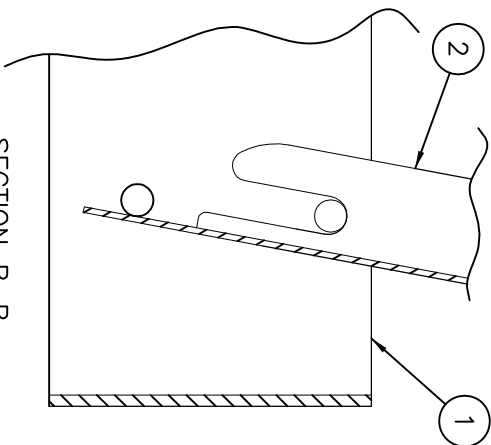

# LEGACY CONTEMPO™ LITTER RECEPTACLE

(SHOWN IN OPEN POSITION)

CONTEMPO LITER RECEPTACLE W/O ASH TRAY  
1183F  
CONTEMPO LITER RECEPTACLE W/ASH TRAY  
1183A

Item	Code	Description	Qty.
1	993217P	LITTER RECEPTACLE CONTEMPO	1
2A	993218P	LID W/O ASHTRAY F/CONTEMPO LIT REC.	1
2B	993219P	LID W/ASHTRAY CONTEMPO LTR RECEPT.	1
3	993223	ANCHOR CONCRETE WEDGE 3/8" X 3-3/4"	4

**Installation Instructions**

- Place trash can (item 1) in desired location.
- Mark holes for anchors (item 3).
- Move trash can (item 1) and drill 10mm [3/8"] holes for anchors (item 3).
- Replace trash can (item 1), install anchors (item 3) and tighten.
- Slide notched end of lid (item 2) onto the top rod of trash can (item 1) and rest other end on angled rod in other corners.