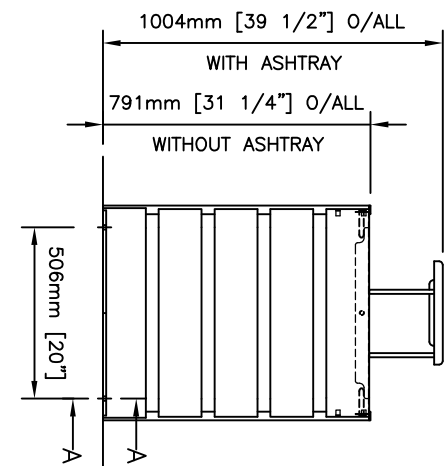

# LEGACY CONTEMPO™ LITTER RECEPTACLE

(SHOWN IN OPEN POSITION)

CONTEMPO LITER RECEPTACLE W/O ASH TRAY  
1183F  
CONTEMPO LITER RECEPTACLE W/ASH TRAY  
1183A

Item	Code	Description	Qty.
1	993217P	LITTER RECEPTACLE CONTEMPO	1
2A	993218P	LID W/O ASHTRAY F/CONTEMPO LIT REC.	1
2B	993219P	LID W/ASHTRAY CONTEMPO LTR RECEPT.	1
3	993223	ANCHOR CONCRETE WEDGE 3/8" X 3-3/4"	4

**Installation Instructions**

- Place trash can (item 1) in desired location.
- Mark holes for anchors (item 3).
- Move trash can (item 1) and drill 10mm [3/8"] holes for anchors (item 3).
- Replace trash can (item 1), install anchors (item 3) and tighten.
- Slide notched end of lid (item 2) onto the top rod of trash can (item 1) and rest other end on angled rod in other corners.