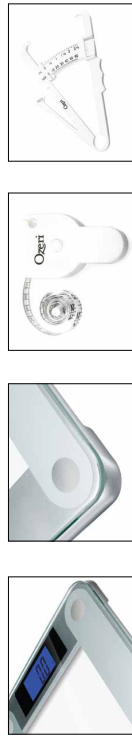

3718 346\*63\*351mm

# Ozeri Precision II

DIGITAL BATHROOM SCALE  
with Weight Change Detection Technology

Ozeri Precision II  
DIGITAL BATHROOM SCALE  
with Weight Change Detection Technology

Ozeri Precision II  
DIGITAL BATHROOM SCALE  
with Weight Change Detection Technology

Ozeri Precision II  
DIGITAL BATHROOM SCALE  
with Weight Change Detection Technology

# Ozeri Precision II

DIGITAL BATHROOM SCALE  
with Weight Change Detection Technology

- New Weight Change Detection Technology displays the net change of your current weight from your previous recorded weight in GREEN for weight loss and in RED for weight gain.
- Uses 4 high precision GX sensors that weigh up to 440 pounds (200 kilograms) in 0.2 lbs or 0.1 kg increments.
- Award-winning design features an oversized platform made of impact-resistant tempered glass.
- New StepOn™ technology captures the weight of the user without any contact (no tapping required).
- Convenient Unit Button to switch between lbs, kgs, and st.
- Auto-calibrated and automatically turns off to conserve battery life.
- Includes a FREE Body Tape Measure & Body Fat Calliper.
- Runs on 2 AAA batteries for better performance (batteries included).