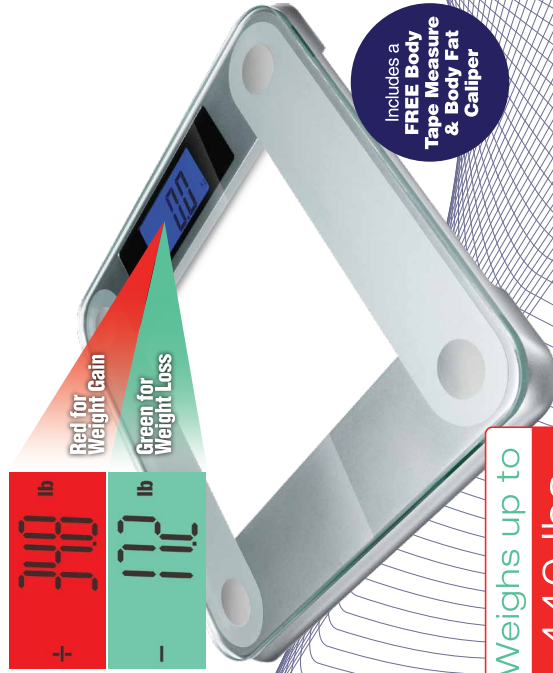

3718 346\*63\*351mm

# Ozeri Precision II

DIGITAL BATHROOM SCALE  
with Weight Change Detection Technology

Ozeri Precision II  
DIGITAL BATHROOM SCALE  
with Weight Change Detection Technology

Ozeri Precision II  
DIGITAL BATHROOM SCALE  
with Weight Change Detection Technology

Ozeri Precision II  
DIGITAL BATHROOM SCALE  
with Weight Change Detection Technology

# Ozeri Precision II

DIGITAL BATHROOM SCALE  
with Weight Change Detection Technology

- New Weight Change Detection Technology displays the net change of your current weight from your previous recorded weight in GREEN for weight loss and in RED for weight gain.
- Uses 4 high precision GX sensors that weigh up to 440 pounds (200 kilograms) in 0.2 lbs or 0.1 kg increments.
- Award-winning design features an oversized platform made of impact-resistant tempered glass.
- New StepOn™ technology captures the weight of the user without any contact (no tapping required).
- Convenient Unit Button to switch between lbs, kgs, and st.
- Auto-calibrated and automatically turns off to conserve battery life.
- Includes a FREE Body Tape Measure & Body Fat Calliper.
- Runs on 2 AAA batteries for better performance (batteries included).