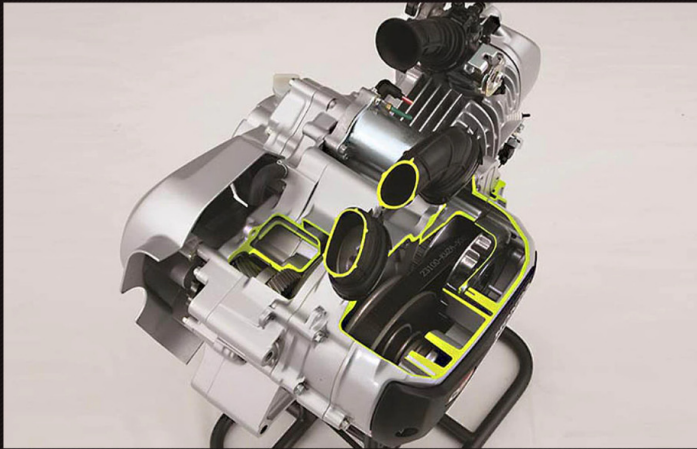

FEATURES

METROPOLITAN

DRIVETRAIN

TECHNOLOGY

CONVENIENCE

ENGINEERING

ALL FEATURES >

DRIVETRAIN V-MATIC AUTOMATIC TRANSMISSION

SPECIFICATIONS

METROPOLITAN

Engine Type
49cc single-cylinder four-stroke

Induction
PGM-FI with automatic enrichment

Ignition
Full Transistorized Ignition

Transmission
Automatic V-Matic belt drive

Front Suspension
Telescopic; 2.7 inches of travel

MORE SPECS >

AVAILABLE OFFERS

90009

THERE ARE CURRENTLY NO OFFERS IN YOUR AREA.

Accessories

Rear Carrier
$141.95

Give Feedback

Give Feedback

Give Feedback