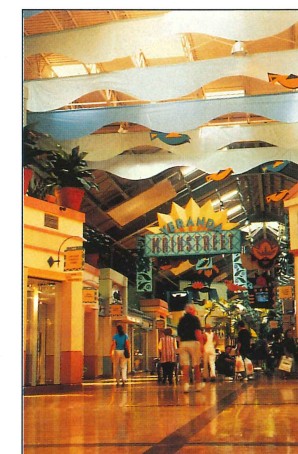

Sawgrass Mills

Slide Descriptions

1 **Sawgrass Mills (exterior signage)**

Sawgrass Mills welcomes millions of visitors from all over the world to experience the best value shopping and entertainment opportunities, all in one great location.

2 **Sawgrass Mills (aerial view)**

Located in the city of Sunrise, just 11 miles west of Fort Lauderdale, Sawgrass Mills is the best example of the "shoppertainment" concept mastered by The Mills Corporation.

3 **Pink Flamingo Entrance**

Sawgrass Mills, internationally recognized for its outstanding selection of merchandise, service and value, regularly greets millions of visitors looking for great savings.

4 **Oasis at Sawgrass Mills**

With more great shopping plus restaurants and entertainment venues such as Hard Rock Cafe, Legal Sea Foods, Wolfgang Puck Café and GameWorks, mall visitors are sure to enjoy The Oasis at Sawgrass Mills.

5 **Mainstreet**

Sawgrass Mills' unique design offers visitors new and colorful environments at every turn and an incredible mix of retailers selling everything from clothing, electronics, home furnishings, fashion accessories and much more.

6 **Veranda Mainstreet**

Sawgrass Mills features the best in designer fashions and home accessories with more than 300 manufacturer and retail outlets and name brand discounters.

7 **Sawgrass Mills**

As one of Florida's leading attractions, Sawgrass Mills offers the ultimate shopping experience for millions of annual visitors.

8 **Oasis at Sawgrass Mills Entrance**

From the moment you enter The Oasis at Sawgrass Mills, an open-air retail/entertainment promenade highlighted by more shopping and popular eateries, you realize that you are in for a great time.

9 **Sawgrass Mills (exterior signage)**