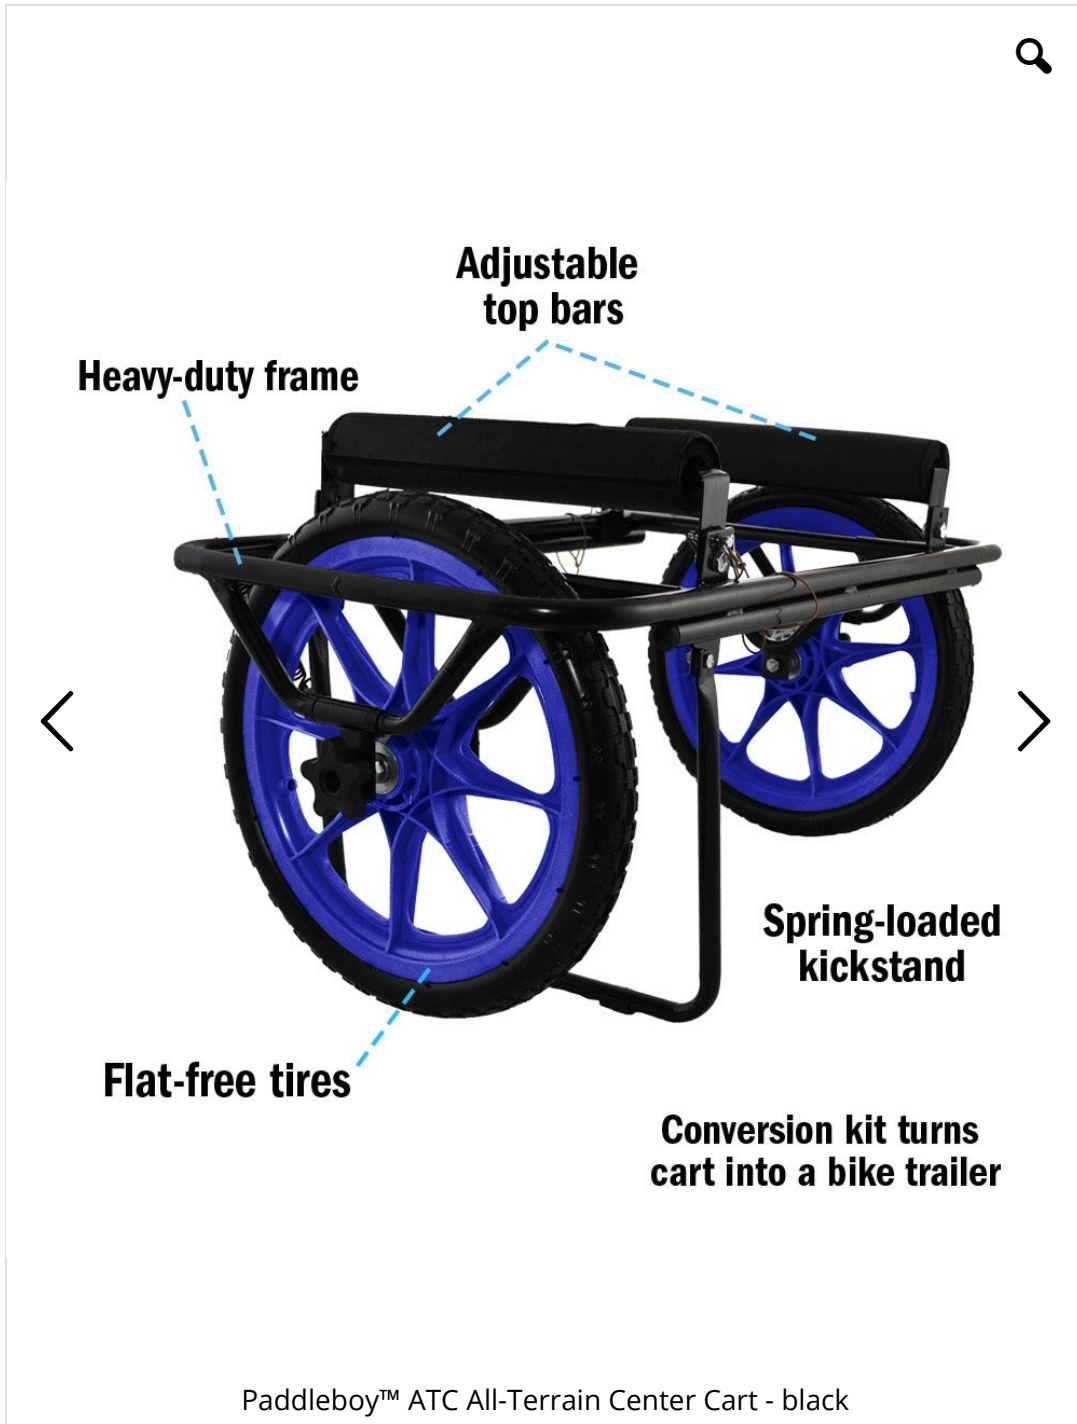

Home > Paddleboy™ ATC All-Terrain Center Cart - black

Paddleboy™ ATC All-Terrain Center Cart - black

Paddleboy™ ATC is a great center cart for loaded canoes and kayaks, john boats, and other larger crafts, including dinghies and Lasers. The heavy-duty powder-coated steel frame breaks down nicely for low profile storage. New airless wheels are flat-free and vibration reducing, with solid urethane tires. A spring-loaded, extra-stable kickstand, adjustable padded top bars, and included cinch strap complete this super heavy-duty cart. The ATC has a 300 pound capacity.

\$194.95

Availability: In stock
SKU#: 061115

- 1 +

FEATURES & SPECS ^

Specs

- Axle Diameter: 17mm
- Cart Dimensions: 30.5in L x 16in W x 17.5in H
- Wheel Dimensions: 15in Dia. x 1.75in Thick
- Weight: 15lb, 8oz
- Color: Black with cobalt wheels

Features List

- Flat-free, vibration reducing, solid urethane tires
-
- Heavy-duty powder-coated steel frame
- Cart frame breaks down for low profile storage
- Spring-loaded, extra stable kickstand
- Adjustable padded top bars
- Cinch strap included
- Maximum load capacity is 300 pounds