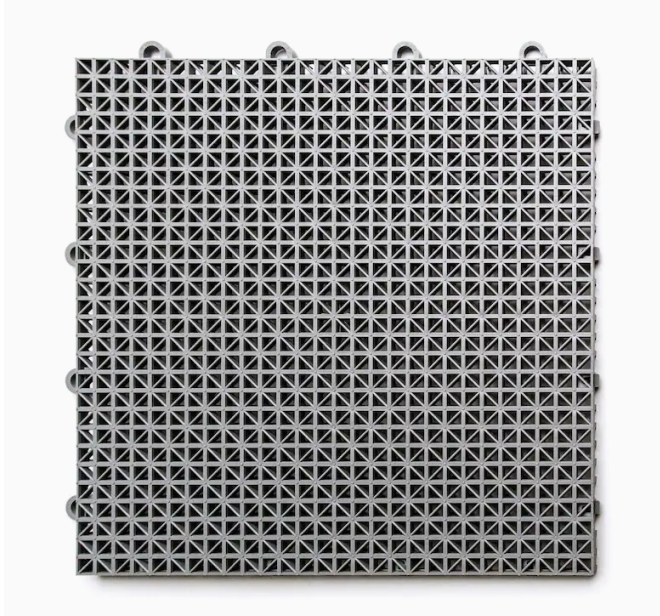

Flooring / Multipurpose Flooring