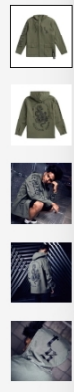

TAYLOR SWIFT

ACCOUNT SEARCH CART (0)

OLIVE TOUR JACKET WITH SNAKE DESIGN

$50 ~~-$125~~

Size:

Quantity:

NOT AVAILABLE

SHIPS IN 2-3 WEEKS

Unisex olive jacket with snake design.
98% cotton, 2% spandex

Taylor Swift®
reputation®

MORE INFORMATION >

5-22-2020