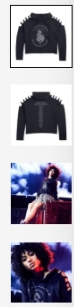

# TAYLOR SWIFT

ACCOUNT SEARCH CART (0)

## BLACK SHOULDER CUT OUT HOODED TOP

\$15 ~~-\$60~~

Size:

Quantity:

ADD TO CART

SHIPS IN 2-3 WEEKS

Ladies black hooded pullover.  
100% cotton  
Taylor Swift®  
reputation®

MORE INFORMATION >