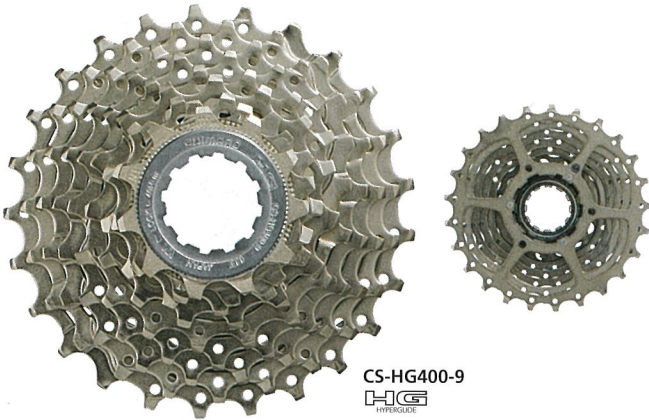

RD-R3000-GS

CS-HG400-9
HG
HYPERGLIDE

CS-HG400-9

HG Cassette Sprocket (9-speed)

- Max. 34T low gear combination
- Gear combination: 11-25T, 11-28T, 11-32T, 11-34T