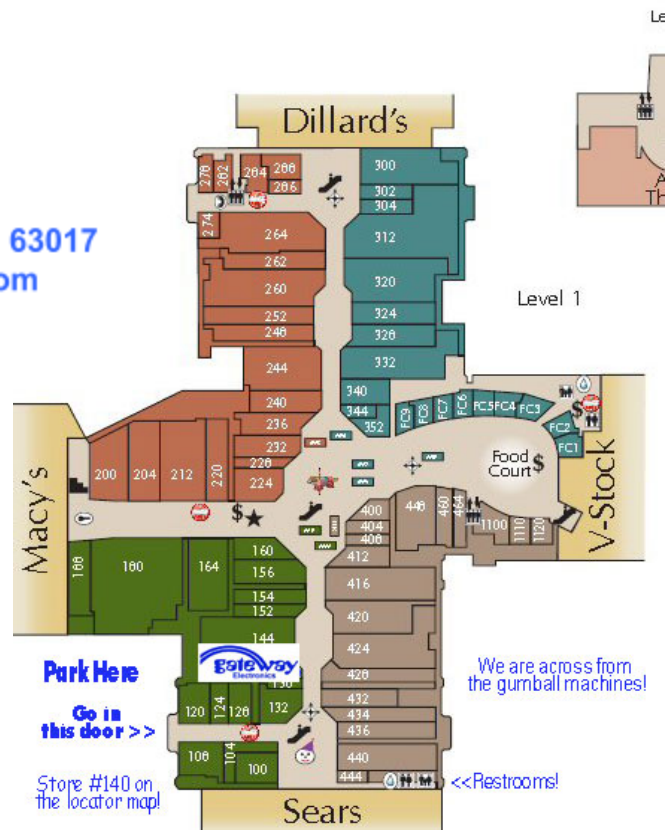

**Chesterfield Mall is off Clarkson  
Road  
just south of Hwy 40/64**

**Mon. – Fri. 9:00am – 5:30pm  
Saturdays 9:00am – 5:00pm**

Chesterfield Mall Store #140 \* Chesterfield, MO 63017  
(314)427-6116 \* www.gatewayelectronics.com

**We've Moved!**

**Gateway Electronics is now  
in Chesterfield Mall.**

**Lower Level  
Southwest Wing  
Store #140**

**Chesterfield Mall is off Clarkson  
Road  
just south of Hwy 40/64**

**Mon. – Fri. 9:00am – 5:30pm**  
**Saturdays 9:00am – 5:00pm**