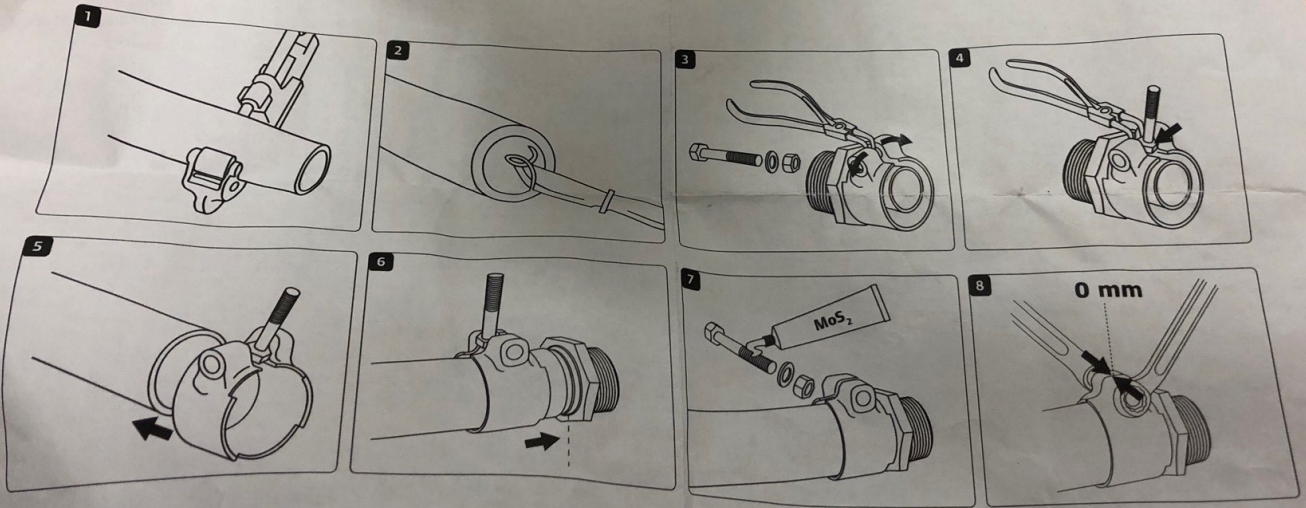

LF5550030

Qty: 1

LF WIPEX Fitting, 3" x 2 1/2" NPT

Made In: Sweden

ASTM F877, CSA B137.5

U.P. Code, cNSFus-pw

uponor

Lot:

11172014

uponor

WIPEX 5 MOUNTING INSTRUCTION

Production: Uponor GmbH, IC/EH, Hamburg, Germany

LF5550030

Qty: 1

LF WIPEX Fitting, 3" x 2 1/2" NPT

Made In: Sweden