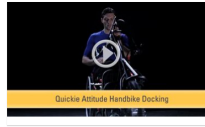

PHOTOS & VIDEOS

[SEE MORE](#)