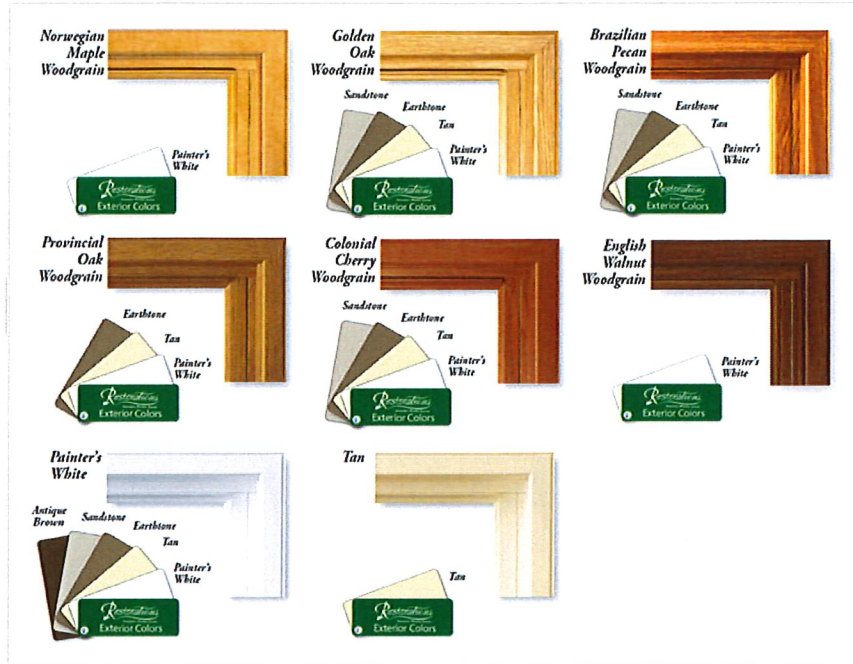

Choose one or more of the options shown on this page to add more style and elegance to your home.

Vinyl Color & Woodgrain Combinations

REGISTER YOUR

Verde[®]

WINDOWS

LIFETIME WARRANTY

SunBlinds

SunBlinds Colors: White, Almond, Gold, Sandstone & Silver
Magnetically controlled operator is used on all tilt-only SunBlinds.