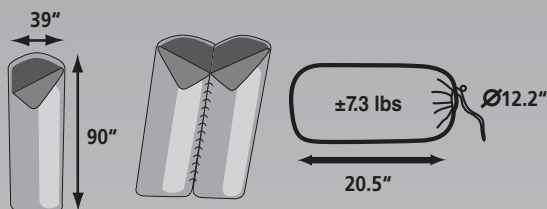

Die cut hole

# *GLACIER XL - 0 DEGREE*

# GLACIER XL - 0 DEGREE

**OUTER: RIPSTOP POLYESTER TAFFETA**  
**INSULATION: 100% POLYESTER DURA LOFT®**  
**LINER: COTTON FLANNEL**  
**NET WEIGHT: 4 LBS**

*Two-way Zipper*

*Windshield*

**Dura Loft®**  
**H1**