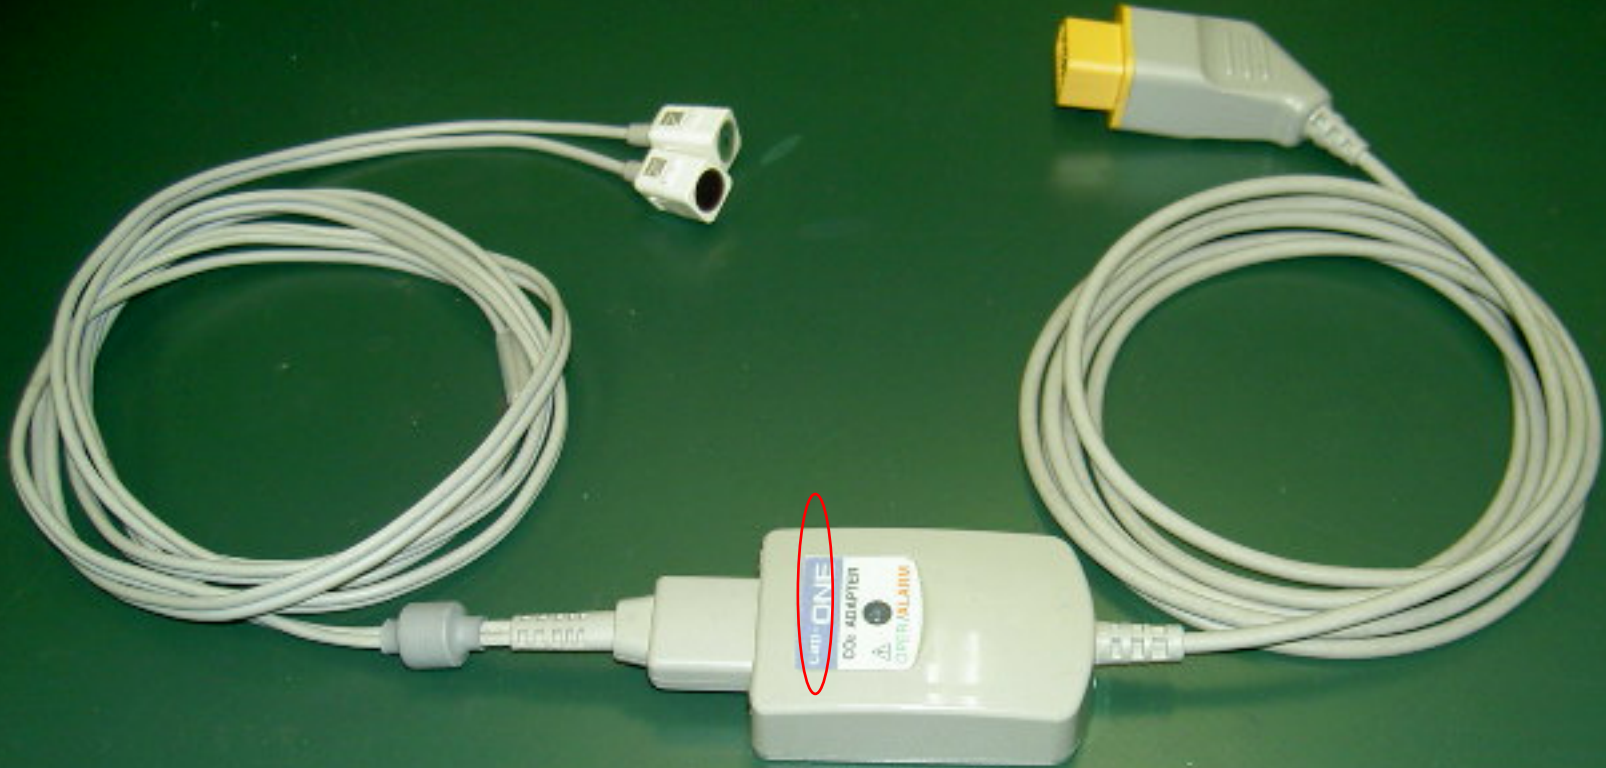

cap-ONE

CO<sub>2</sub> ADAPTER

OPER / ALARM

Lamp-ONE

CO2 adapter  
OPEN/SHUT