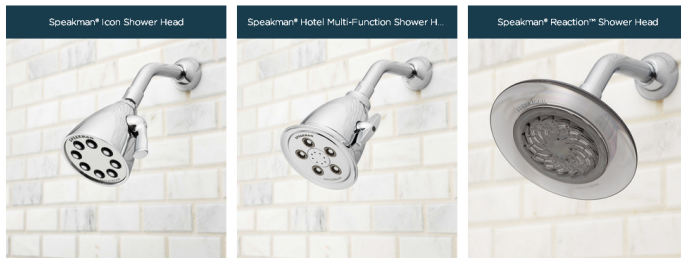

Water. As It Was Intended To Be Experienced

CATEGORIES

Experience Our Most Loved

Shower & Bath Collections