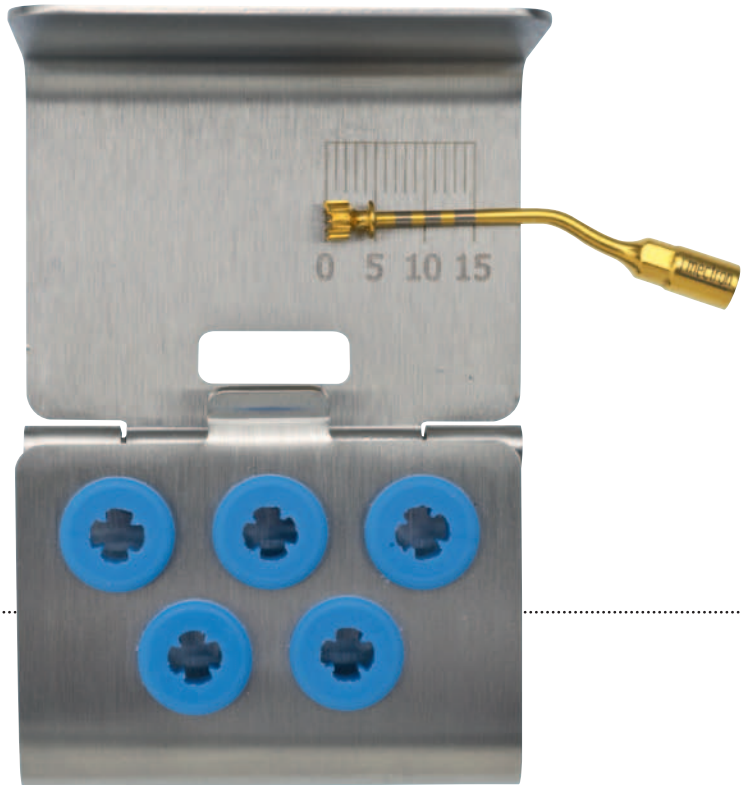

INSERT TRAY

- stainless steel tray with depth markings
- for sterilisation and storage