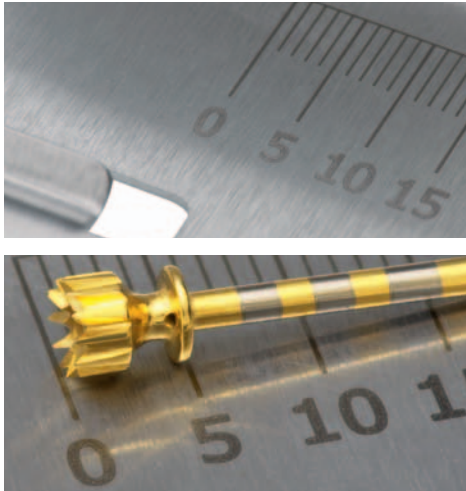

INSERT TRAY

- stainless steel tray with depth markings
- for sterilisation and storage