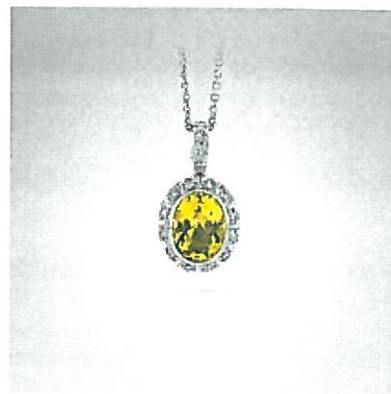

SORT BY:

VIEW AS:

6 Item(s) SHOW:

Charles Krypell I Love You Today Bangle in Sterling Silver

\$295.00

ADD TO CART

Add to Wishlist

Add to Compare

Charles Krypell I Love You Tomorrow Bangle in Sterling Silver

\$295.00

ADD TO CART

Add to Wishlist

Add to Compare

R2D2 Cufflinks
\$60.00

ADD TO CART

Add to Wishlist
Add to Compare

Diamond and Citrine
Pendant Bezel-Set in 14K
White Gold
\$740.00

ADD TO CART

Add to Wishlist
Add to Compare

Diamond and Amethyst
Ring in 14K White Gold (1/3
Carat T.W.)
\$950.00

ADD TO CART

Add to Wishlist
Add to Compare

Diamond and blue Topaz
Strength Ring in 14K White
Gold 1/3 carat t.w.
\$950.00

ADD TO CART

Add to Wishlist
Add to Compare

SORT BY: Relevance ▼

VIEW AS:

6 Item(s) SHOW: 24 ▼

Categories

- Rings
- Watches
- Designers
- Weddings