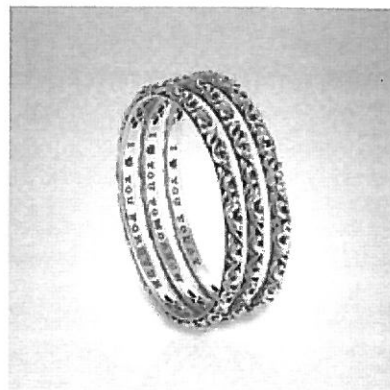

SORT BY:

VIEW AS:

6 Item(s) SHOW:

Charles Krypell I Love You Today Bangle in Sterling Silver

\$295.00

ADD TO CART

Add to Wishlist

Add to Compare

Charles Krypell I Love You Tomorrow Bangle in Sterling Silver

\$295.00

ADD TO CART

Add to Wishlist

Add to Compare

R2D2 Cufflinks
\$60.00

ADD TO CART

Add to Wishlist
Add to Compare