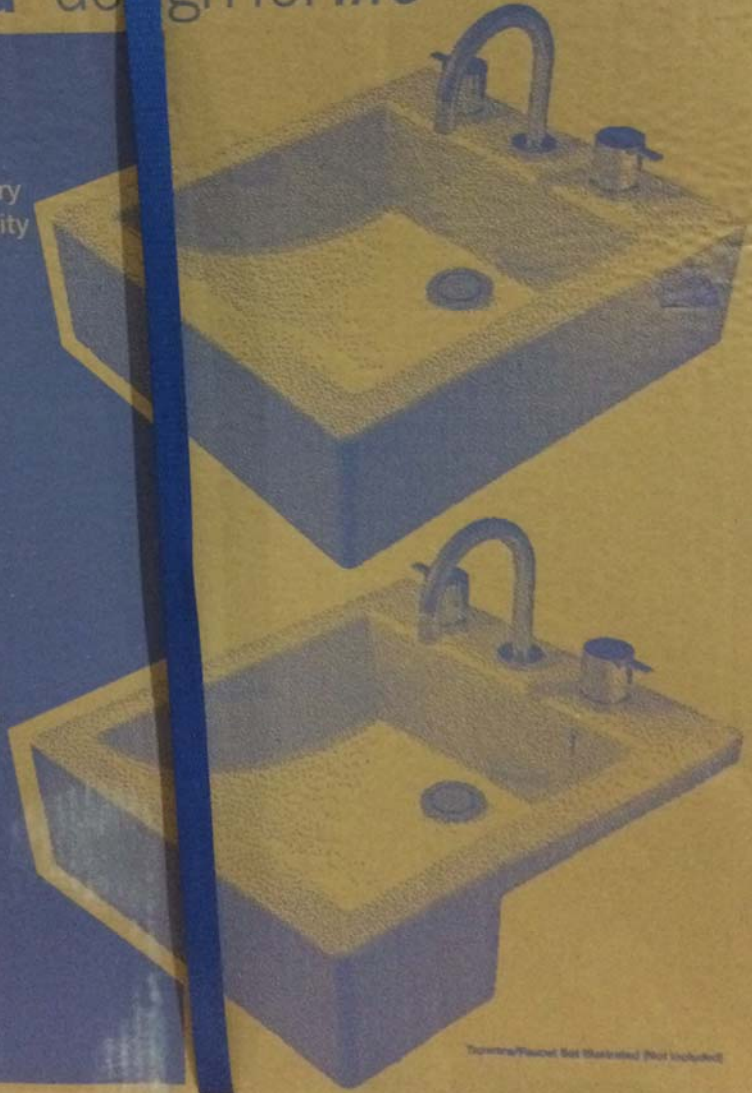

caroma® design for *life*

Liano

- Ceramic
- Wall Basin / Lavatory
- Above Counter Vanity
- Basin / Lavatory
- Semi Recessed
- Basin / Lavatory

Tapware/Placemat Not Illustrated (Not Included)

SIZE: 50x22