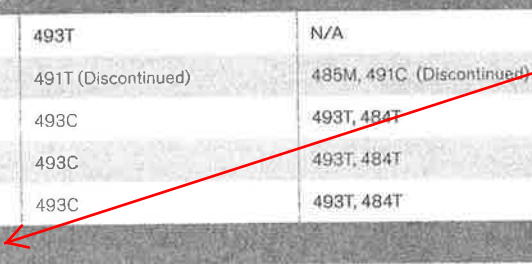

ESSENTIALS FOR MOBILE INSTALLATION

VIPER CLIFFORD PYTHON

AUTO

DIRECTED

ESSENTIALS | DIRECTED TRANSMITTER REPLACEMENT GUIDE

MODEL #	PART #	DATE CODE	RF TYPE	ANTENNA P/N	ORIGINAL REMOTE(S) P/N	ALTERNATE REMOTE(S) P/N
719T	719T	7D - 7J	ASK - Keeloq	Onboard Ant.	491T (Discontinued)	485M, 491C (Discontinued)
720T	720T	2C - 3C	ASK - Keeloq	Onboard Ant.	(Discontinued)	N/A
720T	720T	3E - 6A	ASK - Keeloq	Onboard Ant.	493T	N/A
720T	720T	7J - up	ASK - Keeloq	Onboard Ant.	491T (Discontinued)	485M, 491C (Discontinued)
721T	721T	2J - 2L	ASK - Keeloq	Onboard Ant.	No Longer Available	493T
721T	721T	2J - 5E	ASK - Keeloq	Onboard Ant.	493T	N/A
722T	722T	2H - 4G	ASK - Keeloq	Onboard Ant.	493T	N/A
723T	723T	5G - 7E	ASK - Keeloq	Onboard Ant.	493T	N/A
725T	725T	7G - up	ASK - Keeloq	Onboard Ant.	491T (Discontinued)	485M, 491C (Discontinued)
727T	727T	ALL	ASK - Keeloq	Onboard Ant.	No remote/ NOT RF	474T, 473T
730T	730T	2E - 3K	ASK - Keeloq	Onboard Ant.	465T	N/A
730T	730T	3K-1 - 7A	ASK - Keeloq	Onboard Ant.	493T	N/A
730T	730T	7G - up	ASK - Keeloq	Onboard Ant.	491T (Discontinued)	485M, 491C (Discontinued)
732T	732T	6C - 7E	ASK - Keeloq	Onboard Ant.	493C	484T
732T	732T	7J - 8E	ASK - Keeloq	Onboard Ant.	491T (Discontinued)	485M, 491C (Discontinued)
735T	735T	4C - 4G	ASK - Keeloq	Onboard Ant.	493T	N/A
737T	737T	4I - 5J	ASK - Keeloq	Onboard Ant.	493C	493T, 484T
740T	281T	ALL	ASK - Keeloq	Onboard Ant.	465T	N/A
740T	740T	4K - up	ASK - Keeloq	Onboard Ant.	473T	473T, 471C
742T	742T	ALL	ASK - Keeloq	Onboard Ant.	474T	473T, 471C
745T	745T	ALL	ASK - Keeloq	544N	477T, 474T	473T, 471C
748T	748T	8L - 9A	ASK - Keeloq	Onboard Ant.	491T (Discontinued)	485M, 491C (Discontinued)
755T	755T	2B - 4G	ASK - Keeloq	Onboard Ant.	465T	N/A
851T	851T	ALL	ASK - Keeloq	Onboard Ant.	471T	471T
MERLIN						
2000	122T	ALL	ASK - Keeloq	Onboard Ant.	470T	471C
3000	225T	ALL	ASK - Keeloq	Onboard Ant.	482T, 473B	N/A
PRO GUARD						
2300	723G	6D - 6F	ASK - Keeloq	Onboard Ant.	493T	N/A
2500	725G	ALL	ASK - Keeloq	Onboard Ant.	491T (Discontinued)	485M, 491C (Discontinued)
4700	437B	5B - 5G	ASK - Keeloq	Onboard Ant.	493C	493T, 484T
4800	438B	5B - 5H	ASK - Keeloq	Onboard Ant.	493C	493T, 484T
7100	271B	2L - 5A	ASK - Keeloq	Onboard Ant.	493C	493T, 484T
RATTLER						
100	411R	ALL	ASK - Keeloq	Onboard Ant.	471T	473T, 471C
110D	312R	ALL	ASK - Keeloq	Onboard Ant.	473R	473T, 471C
200	421R	ALL	ASK - Keeloq	Onboard Ant.	471T	473T, 471C
210D	322R	ALL	ASK - Keeloq	Onboard Ant.	473R	473T, 471C
250	425R	ALL	ASK - Keeloq	Onboard Ant.	471T	473T, 471C
259D	259R	ALL	ASK - Keeloq	Onboard Ant.	471T	473T, 471C
300	431R	ALL	ASK - Keeloq	Onboard Ant.	471T	473T, 471C