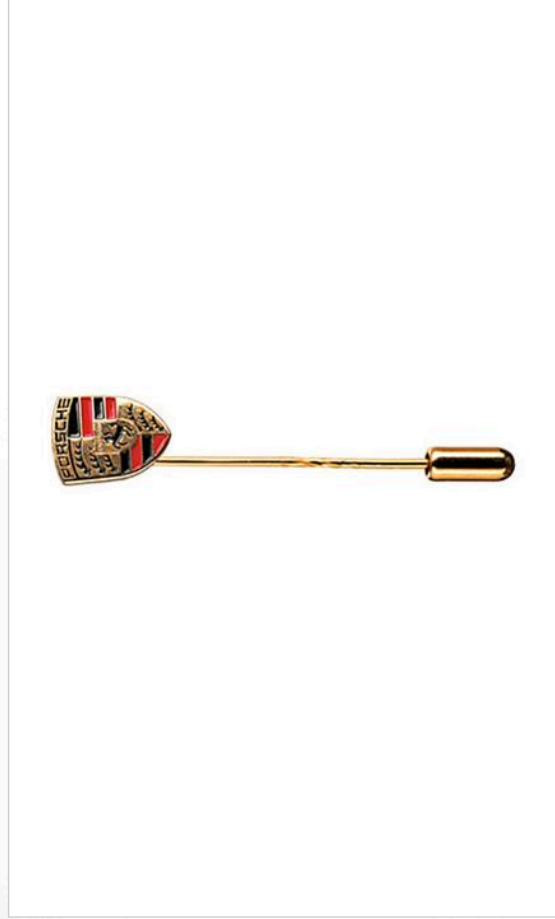

FAQ | 0 Product(s) | \$0.00

Porsche Driver's Selection

You are here: Home • Lifestyle • Pins, Stickers and Magnets • Porsche Crest Stick Pin

Porsche Crest Stick Pin

Like { 0 } Print { 0 }

Metal. Dimensions: approx. 0.4 x 0.5 in. (1.0 x 1.35 cm), length: 2 in. (5.15 cm). Imported.

Article no. WAP 104 500

\$7.00

Quantity

1

Add to shopping cart

- Home
- New to the shop**
- For Her
- For Him
- For Kids
- Lifestyle

- Home
- Office supplies
- Leather goods
- Keyrings
- Watches
- Sunglasses
- Caps
- Outdoor
- Books and Calendars
- Pins, Stickers and Magnets**