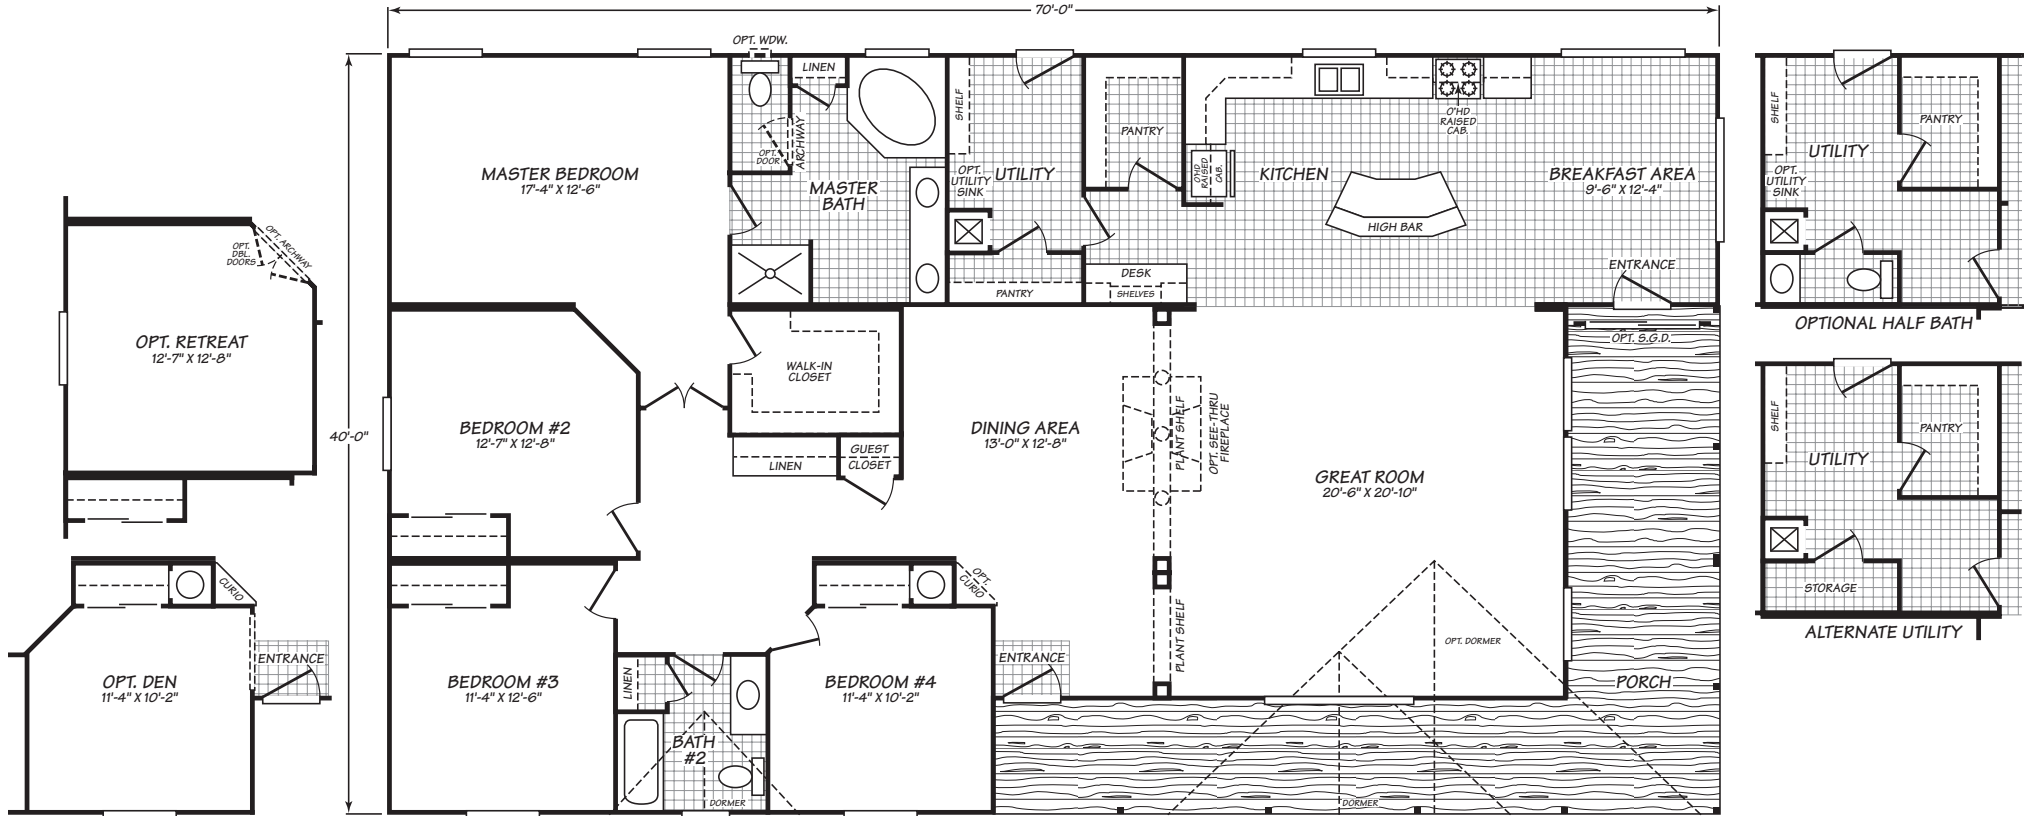

TRADITION

MODEL 40704R

4 Bedroom • 3 Bath • 2,397 Square Feet

Important: Because we continually update and modify our products, it is important for you to know that our brochures and literature are for illustrative purposes only. Illustrations may show optional features. All information contained herein may vary from the actual home we build. Dimensions are nominal and length and width measurements are from exterior wall to exterior wall. We reserve the right to make changes at any time, without notice or obligation, in prices, colors, materials, specifications, features and models. Please check with your retailer for specific information about the home you select.