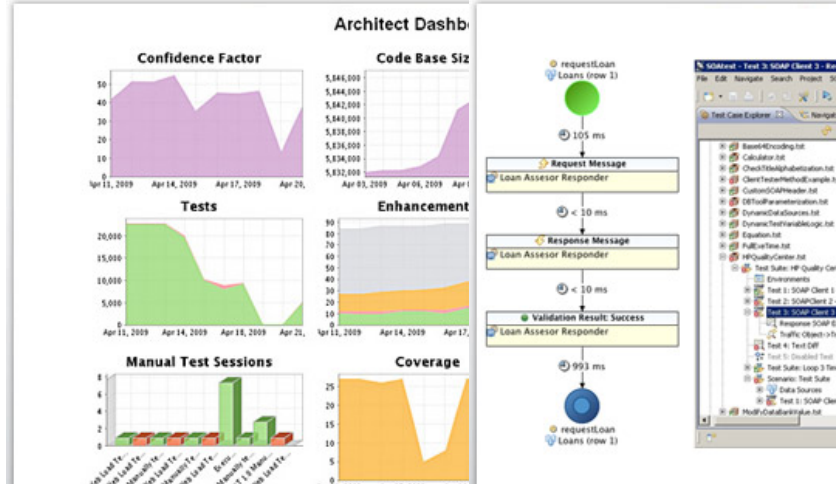

Resources

View Video

Request Evaluation

PARASOFT. Test™

Parasoft Test offers complete development lifecycle testing in today's popular IDEs.

With [Parasoft Concerto](#) & [Parasoft Virtualize](#), it delivers a complete ALM solution that drives greater productivity throughout the SDLC.

Test Management

Environment Management

Service Virtualization

Development Testing

Static Analysis - Pattern

Static Analysis - Flow

Static Analysis - Metrics

Unit Testing

Test Case Tracer

Coverage Analysis

Code Review

Runtime Error Detection

Memory Error Detection

SOA / Cloud Testing

Web / RIA Testing

Load Testing