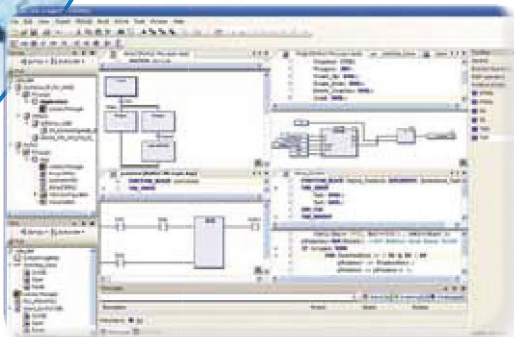

*750-881, 750-880, 750-880/025-000

www.wago.us/seminar.htm

750-882 – The Redundancy Expert

Redundant networking with independent Ethernet ports. If one network or server fails, the redundant communication path can use the second interface. If no redundant network is required, it can also address two separate networks (e.g., machine and office) for increased network and system availability.

- Dual Independent Ethernet ports
- Fieldbuses: Modbus TCP
- Protocols: HTTP, BootP, DHCP, DNS, FTP
- IP-Address over DIP switch or software

**750-882 –
The Redundancy Expert**

759-333 – The Software Solution

Programming and visualization tool supporting six IEC61131-3 programming languages.

- Languages: Ladder Diagram, Function Block, Continuous Function Block, Structured Text, Sequential Function Chart, Instruction List
- Integrated visualization
- Web page development
- Offline simulation
- 32 program tasks
- Network variables
- Online debugging tools
- Online program changes
- No maintenance fees
- No renewal fees
- No cost upgrades