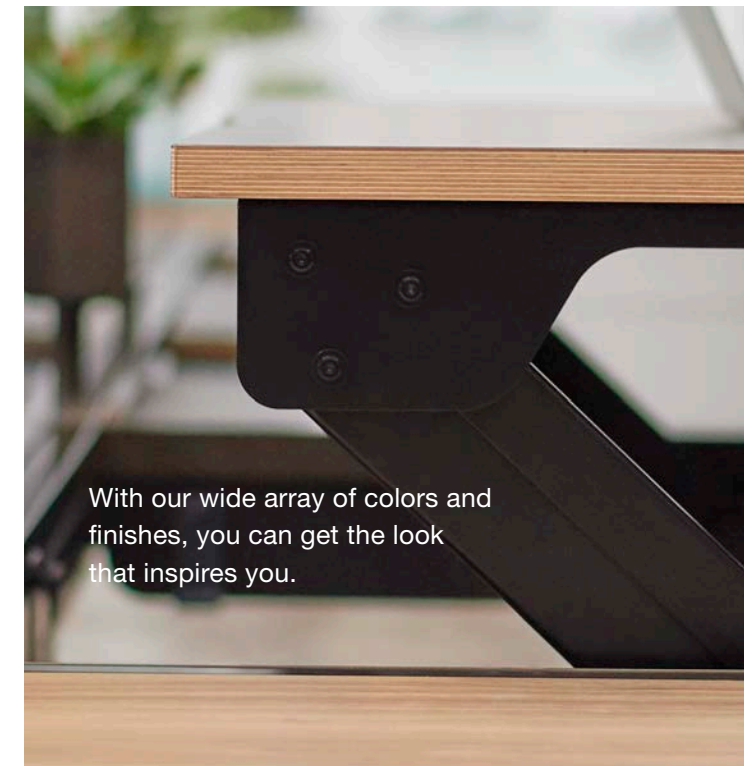

Finally. A standing desk you actually want to use. Both beautiful and functional, our height-adjustable surface can be added to your bench at any time. Sit when you want to. Then take a stand—because you know you should.

A spot for everything.

Empower your team.

Our RockIt bench comes with easily accessible outlets, so you can get charged and stay charged.

Get ready for your closeup.

With our wide array of colors and finishes, you can get the look that inspires you.