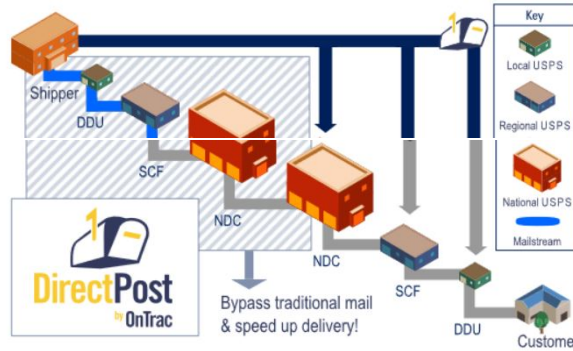

Package Tracking

Go

Ship a Package

[WebOnTrac Login](#)

ZIP Code Lookup

Go

Welcome Center

Schedule a Pickup

ZIPTools

[Rate Zones & Maps](#)

Open a FREE Account

Shipping Rates

Fuel Surcharge

Drop Boxes

Order Supplies

Messenger Service

International Service

Service Updates

Holiday Schedule

DirectPost® by OnTrac

Fast and affordable delivery for high-volume shippers.

Call 844-OT-DPost (844.683.7678) Today!

E-Retailers, Fulfillment and Direct Mail companies that ship lightweight packages can access thousands of postal facilities throughout our 8-state service area through DirectPost. Our optimized regional network gives us the ability to route shipments into the USPS mailstream faster and with less handling. Plus, end-to-end tracking capabilities means you know exactly when your shipment will arrive.

DirectPost Features:

- Dock-to-doorstep pickup and delivery through USPS Workshare partnership.
- Focused on USPS Parcel Select and Parcel Select Lightweight.
- Guaranteed delivery to a destination USPS facility via OnTrac Ground.
- Transit days one day greater than OnTrac Ground ([see OnTrac Ground transit maps](#)).
- 70lbs. maximum weight, with maximum dimensions of 27" long, 17" high, and 17" wide.
- Scans at delivery milestones for full end-to-end tracking details on [ontrac.com](#) or [usps.com](#).
- No Residential Delivery Fee.
- No Delivery Area Surcharge.
- No Extended Delivery Area Surcharge.
- $100 liability coverage for every shipment.
- Coverage to every residential address within the OnTrac service area, including P.O. boxes, APO, FPO and DPO destinations.

Getting started with OnTrac DirectPost:

For more information, please complete the following form or call 844-OT-DPost (844.683.7678).

*DirectPost may be subject to additional terms and conditions.

Name*

Email*

Phone*

Company Name*

OnTrac Account Number*

How many packages do you ship per day?

What type of products do you ship?

How do you package your products?

ZIP Code*