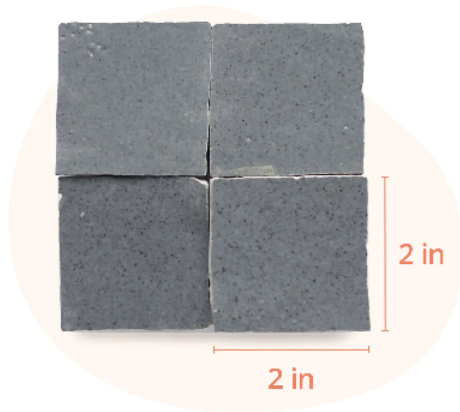

TRUSTED BY TOP BRANDS

KATE
ZAREMBA
COMPANY

HYGGE & WEST

GET STARTED IN AS LITTLE AS TWO WEEKS