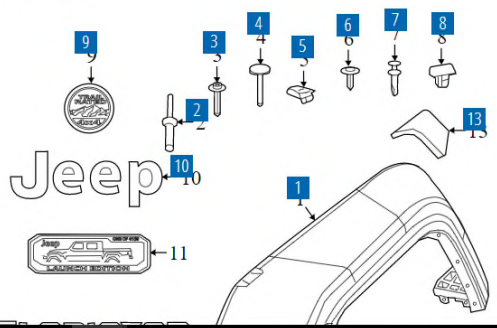

Change Vehicle > 2020 Jeep Gladiator Overland Parts
Home / Jeep Parts / 2020 / Gladiator / Overland / GAS 3.6 V 6 / Transmission Automatic 8 Parts / BODY HARDWARE Exterior Trim

1. ▼ SUBCATEGORY
2. >> Back Panel
   - >> Bumper & Components
   - >> Carrier & Components
   - >> Center
   - >> Center Console
   - >> Center Pillar & Rocker
   - >> Cluster & Switches
   - >> Components On Dash Panel
   - >> Console

Mouse over the highlighted numbers to view the part details or browse the list below to view parts for this specific category.

- **1.a** Wheel Flare
  JEEP 6AD70R0FAG
  all-terrain tires, w/o LED lamps, black molded, Right
  PRICE : $137.00
  [ADD TO CART](#) [DETAILS](#)
- **1.b** Wheel Flare
  JEEP 6AD71R0FAG
  all-terrain tires, w/o LED lamps, black molded, Left
  PRICE : $141.00
  [ADD TO CART](#) [DETAILS](#)
- **1.c** Wheel Flare
  JEEP 6CE70R0FAE
  off-road tires, w/o LED lamps, black molded, Right
  PRICE : $175.00
  [ADD TO CART](#) [DETAILS](#)
- **1.d** Wheel Flare
  JEEP 6CE71R0FAF
  PRICE : $175.00
  [ADD TO CART](#) [DETAILS](#)