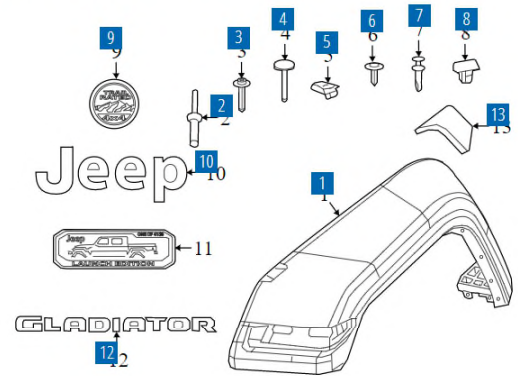

Change Vehicle  > 2020 Jeep Gladiator Overland Parts
Home / Jeep Parts / 2020 / Gladiator / Overland / GAS 3.6 V 6 / Transmission Automatic 8 Parts / BODY HARDWARE Exterior Trim

- ▼ SUBCATEGORY
- >> Back Panel
 - >> Bumper & Components
 - >> Carrier & Components
 - >> Center
 - >> Center Console
 - >> Center Pillar & Rocker
 - >> Cluster & Switches
 - >> Components On Dash Panel
 - >> Console

this specific category.

Other illustrations Associated with this Category

(Select to change main illustration view)

Complete 2020 Jeep Gladiator Overland Body Hardware Parts List

- Filters: Show All | Back Panel | Bumper & Components | Carrier & Components | Center | Center Console | Center Pillar & Rocker | Cluster & Switches | Components On Dash Panel | Console | Cover & Components | Cowl | Door | Door & Components | Ducts | Electrical Components | Exterior Moldings | Exterior Trim | Fender & Components | Floor | Floor & Rails | Frame & Components | Front & Side Panels | Front Console | Front Door | Front Seat Components