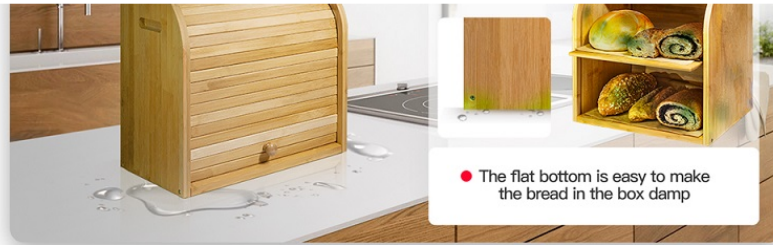

✓ Ours Upgraded Version

✗ Other Old Version

Information

[About Us](#)
[Privacy Policy](#)
[Terms & Conditions](#)

Customer Service

[Contact Us](#)
[Returns](#)
[Site Map](#)

Extras

[Brands](#)
[Gift Certificates](#)
[Affiliate](#)
[Specials](#)

My Account

[My Account](#)
[Order History](#)
[Wish List](#)
[Newsletter](#)