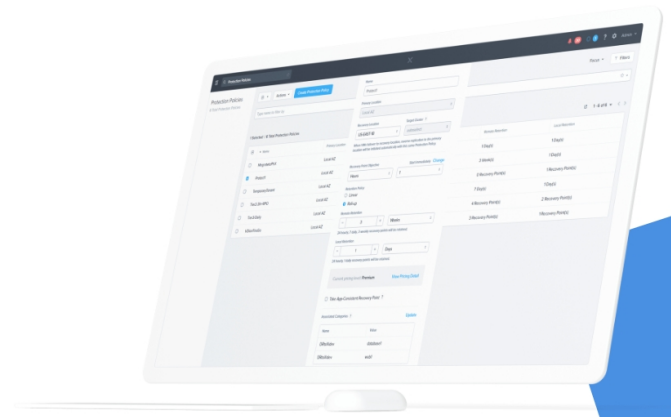

Optimize your cloud strategy by moving to hybrid or multicloud

Download Report

Make Disaster Recovery Simple

Get Comprehensive, Integrated DR

Eliminate the need for provisioning, configuring, and managing disparate cloud environments or multiple solutions for disaster recovery. Xi Leap is disaster recovery natively integrated into Xi Cloud Services and available to Nutanix Enterprise Cloud customers with a single click.

[Read the Blog](#) →

Implement DR Instantly

Select your plan, and then relax: an intuitive onboarding process automatically tailors your recovery site and ports network and workload profiles to Leap. In a few minutes, your disaster recovery solution is up and running.