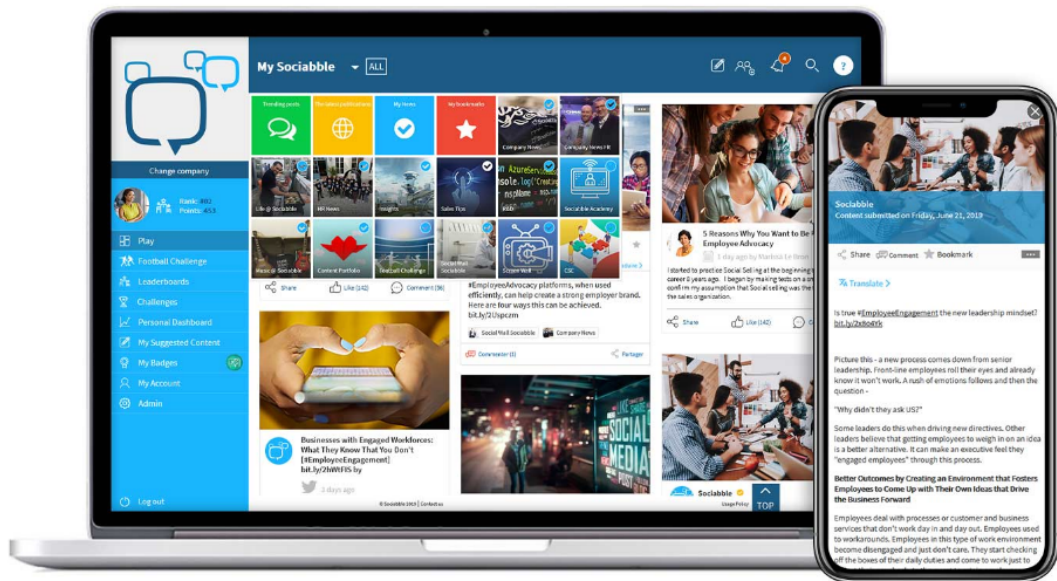

HOW IT WORKS

Inform Users with Pertinent Content

Inform users, and enhance company communication by organizing brand, third-party and user-generated content (UGC) onto themed channels on the Sociable employee advocacy platform.

[Learn More!](#)

Activer Windows
Accédez aux paramètres pour activer Windows.

WANT TO FIND OUT MORE ABOUT SOCIABLE?