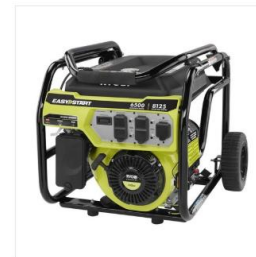

6500 WATT GENERATOR WITH CO DETECT

RY1906500S

★★★★☆ 4.8 | 107 Reviews

$999.00