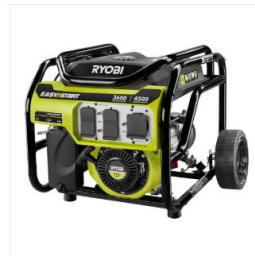

3600 WATT GENERATOR

RY1903600

★★★★☆ 4.7 | 403 Reviews

$449.00