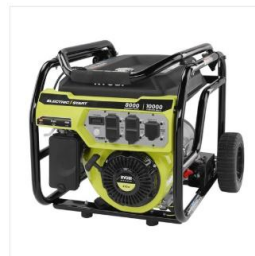

8000 WATT ELECTRIC START GENERATOR

RY1908000

★★★★☆ 4.8 | 11 Reviews

$1199.00