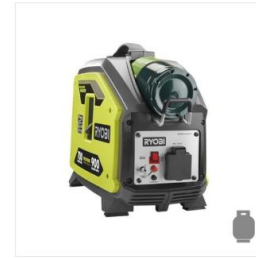

900 WATT PROPANE INVERTER GENERATOR

RY1911LP

★★★★☆ 4.7 | 59 Reviews

--