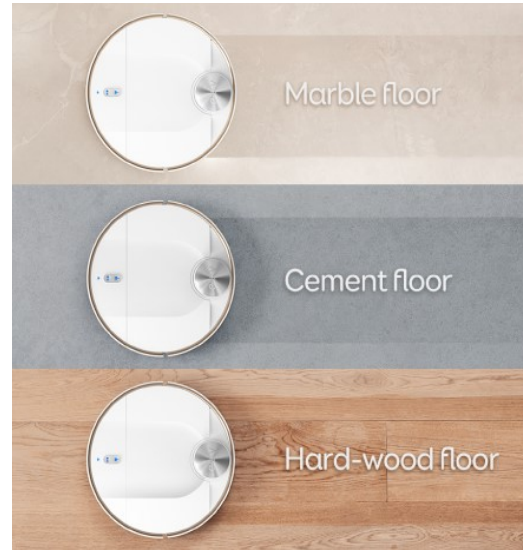

Intelligent Mopping

Automated water control allows for effective cleaning without spillage.

Adjustable Mopping Power

Use the EufyHome app to adjust power settings for mopping on different surfaces.