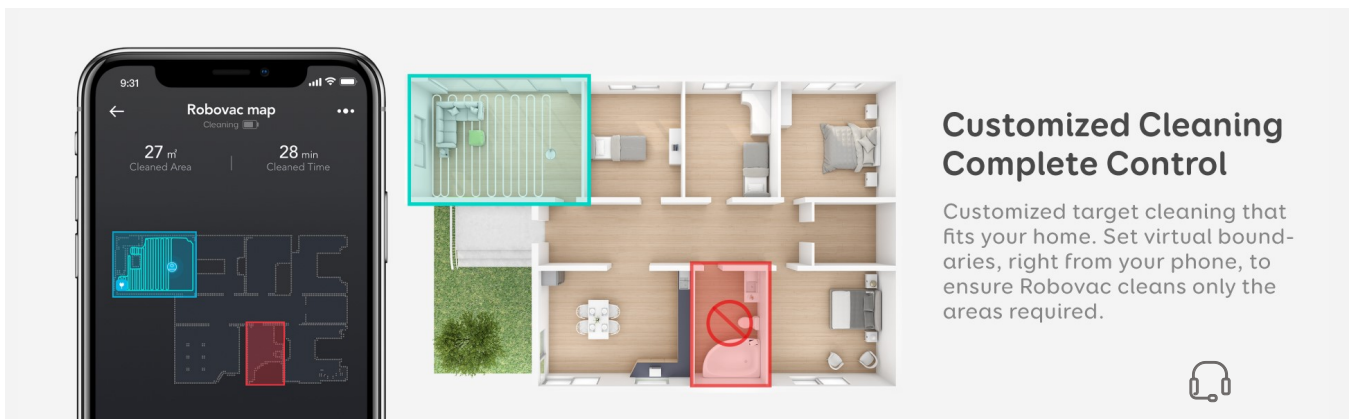

Customized Cleaning Complete Control

Customized target cleaning that fits your home. Set virtual boundaries, right from your phone, to ensure Robovac cleans only the areas required.