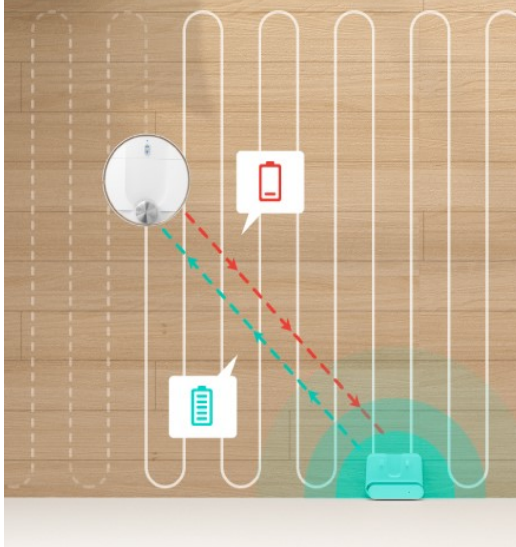

Customized target cleaning that fits your home. Set virtual boundaries, right from your phone, to ensure Robovac cleans only the areas required.

Packs a Punch

2200Pa of hard-hitting suction power for a thorough clean every time

BoostIQ

Smooth and smart transitions on multi-surfaces. Automatically increases suction power when extra vacuuming strength is needed.

Intelligent Mopping

Automated water control allows for effective cleaning without spillage.

Adjustable Mopping Power

Use the EufyHome app to adjust power settings for mopping on different surfaces.

PinPoint Return

Precise targeting allows RoboVac to return to the exact point at which it paused cleaning.

Set Virtual Boundaries

Customize each cleaning task so that RoboVac only mops and cleans where needed.

You're in the Driver's Seat

Control by voice or using your phone. Give detailed commands and receive feedback on how your RoboVac is performing.