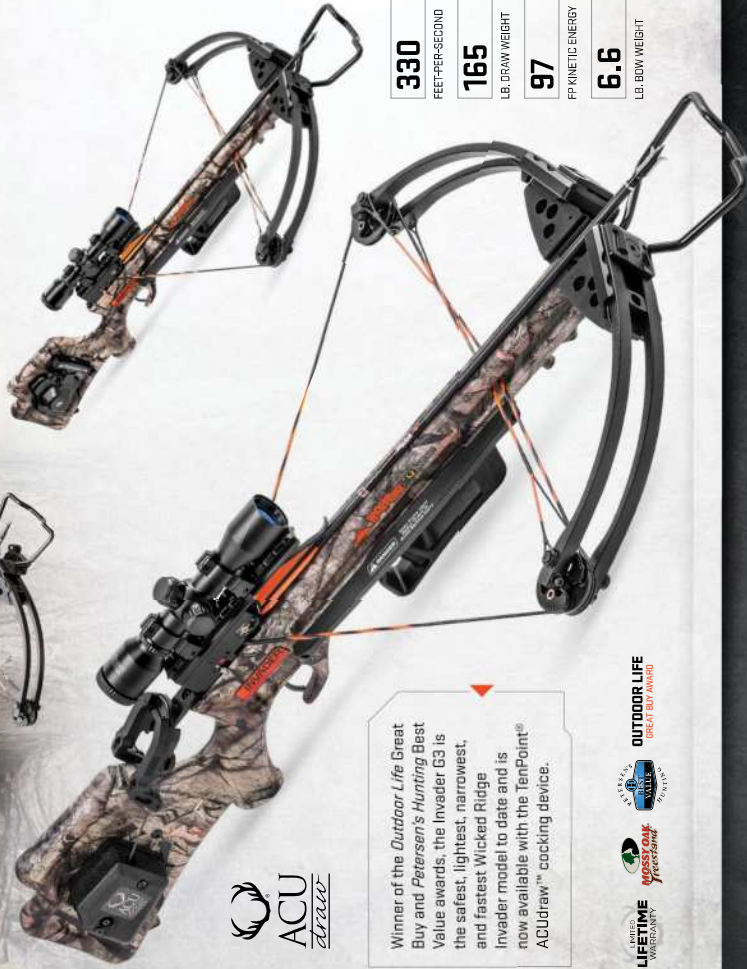

NEW FOR 2017 NOW AVAILABLE WITH ACUDRAW™

INVADER G3

THIS INVADER KNOWS
NO BOUNDARIES.

Winner of the *Outdoor Life* Great Buy and *Petersen's Hunting* Best Value awards, the Invader G3 is the safest, lightest, narrowest, and fastest Wicked Ridge Invader model to date and is now available with the TenPoint® ACUDraw™ cocking device.

330

FEET-PEER-SECOND

165

LB. DRAW WEIGHT

97

FP KINETIC ENERGY

6.6

LB. BCW WEIGHT