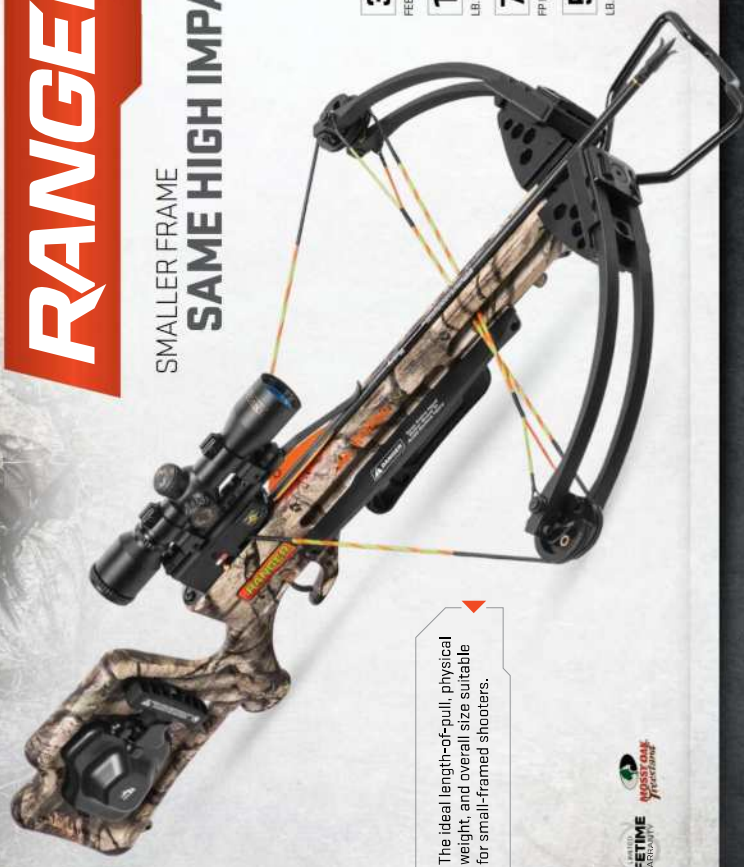

RANGER™

SMALLER FRAME
SAME HIGH IMPACT.

The ideal length-of-pull, physical weight, and overall size suitable for small-framed shooters.

300
FEET PER SECOND

150
LB. DRAW WEIGHT

70
FP KINETIC ENERGY

5.9
LB. BOW WEIGHT