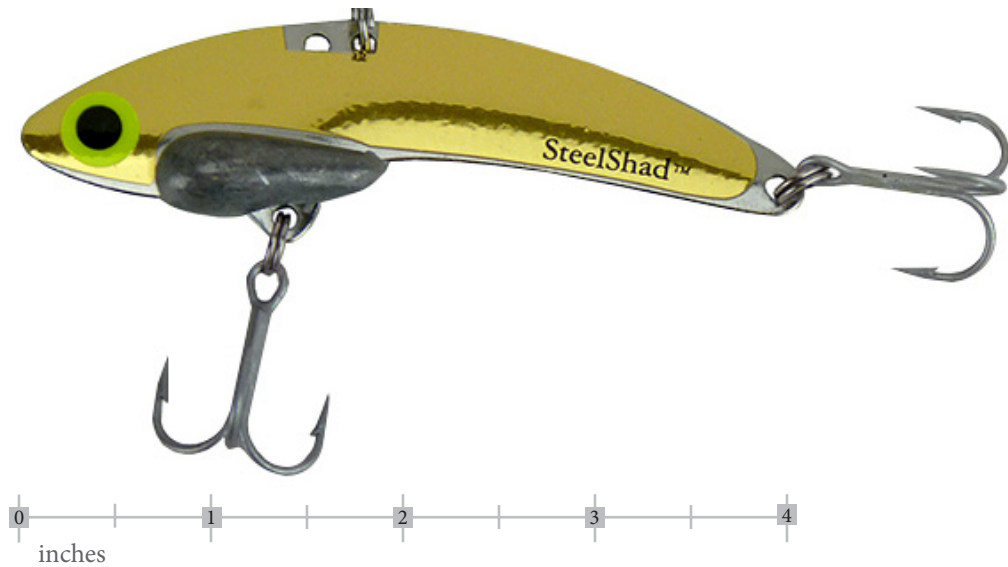

Available In:
Mini, Original & XL

WHITE SHAD

Available In:
Mini, Original & XL

STEELSHAD FISHING COMPANY

THE ORIGINAL STEELSHAD

The Original SteelShad 3/8 oz. blade bait, stainless steel, 3/8 oz.,
#6 VMC treble hooks coated for fresh and salt water, 2 3/4 inches long.

\$7.49 Retail | \$4.49 Wholesale

AVAILABLE COLORS

Silver, Gold, Perch, Trout, Red (Crawfish),
Sexy Shad, Kentucky Shad, Tennessee Shad,
White Shad & Yellow Shad

STEELSHAD XL SERIES

The SteelShad XL Series blade bait, stainless steel, 3/4 oz.,
#4 VMC treble hooks coated for fresh and salt water, 3 3/4 inches long.

\$9.99 Retail | \$5.99 Wholesale

AVAILABLE COLORS

Silver, Gold, Perch, Trout, Crawfish,
Sexy Shad, Kentucky Shad & Tennessee Shad

STEELSHAD FISHING COMPANY

STEELSHAD MINI SERIES

The SteelShad Mini Series 1/4 oz. blade bait, stainless steel, 1/4 oz.,
#12 VMC treble hooks coated for fresh and salt water, 1 3/4 inches long.