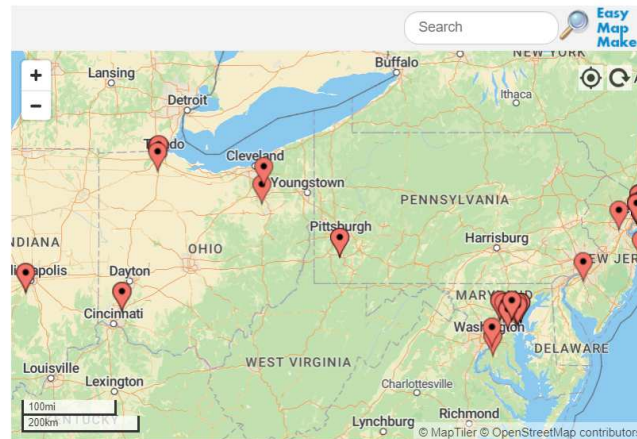

Westminster elevates the standard for multifamily housing across New York, New Jersey, Maryland & Virginia.

Westminster is responsible for the ownership, management, development and redevelopment of properties across the country. Our residents are our top priority. We focus deeply on the quality of life and community experience our residents encounter in Westminster properties, and constantly engage and improve as a company.

We pride ourselves on providing competitively priced, high quality, comfortable apartments and townhomes in great neighborhoods. We have built our reputation on providing superior service and outstanding value in helping our residents find the perfect place to call home.