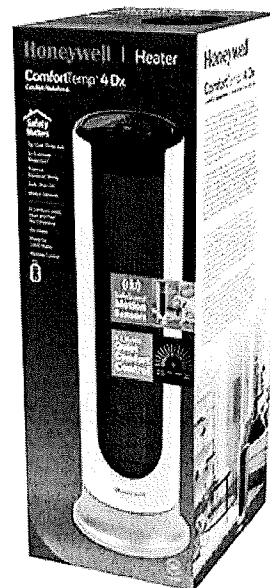

### Where to Buy Honeywell Heaters

[Find a retailer →](#)

Honeywell ComfortTemp™ 4 DX  
Ceramic Tower Heater

FEATURES SPECS \$99.99

ADD TO CART

# Honeywell ComfortTemp™ 4 DX Ceramic Tower Heater

Model HCE645W Color White

Size W 8.00 " x H 23.40 " x L 8.00 "

Room Size Medium to Large

Experience multiple layers of comfort with the ComfortTemp™ 4 DX Ceramic Heater. The dynamic interaction between the ceramic heating elements and varying fan speeds allows this heater to offer 4 gradually increasing heat levels. When you want to feel Gentle Warmth, Cozy or Toasty, simply select your desired level and the heater will self-regulate to deliver comfort like you want it. There is even a Heat Blast setting to quickly heat your space, helping you create your own personal retreat.