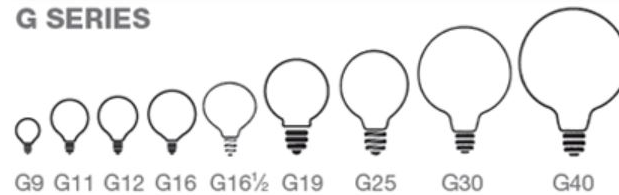

Shop All Products

Shop By Industry

BulbFinder

Business Center

Learning Center

Light bulb shapes and sizes at a glance.

Light Bulb Base Chart

Light Bulb Shape and Size Chart

Light Bulb Filament Chart

Reference Charts

Light Bulb Shape and Size Chart

Learning Center

A SERIES

PS SERIES

B SERIES

C SERIES

CA SERIES

RP & S SERIES

F SERIES

PRISM

R SERIES

MR SERIES

BR SERIES

G SERIES