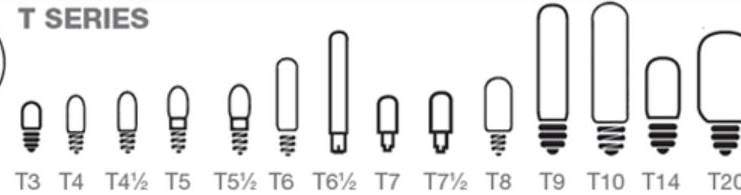

Free Shipping on orders over $99

Chat Account

The Business Lighting Experts

Search for Products

Instant Rebates are available to businesses
Click to find out about your location

1-888-455-2800
Weekdays 8am-7pm EST

Shop All Products

Shop By Industry

BulbFinder

Business Center

Learning Center

Light bulb shapes and sizes at a glance.

Light Bulb Base Chart

Light Bulb Shape and Size Chart

Light Bulb Filament Chart

Reference Charts

Light Bulb Shape and Size Chart

Learning Center

A SERIES

PS SERIES

B SERIES

C SERIES

CA SERIES

RP & S SERIES

F SERIES

PRISM

R SERIES

MR SERIES

BR SERIES

G SERIES

T SERIES

BT SERIES

E SERIES

ED SERIES

AR SERIES

PAR SERIES

SPECIALTY