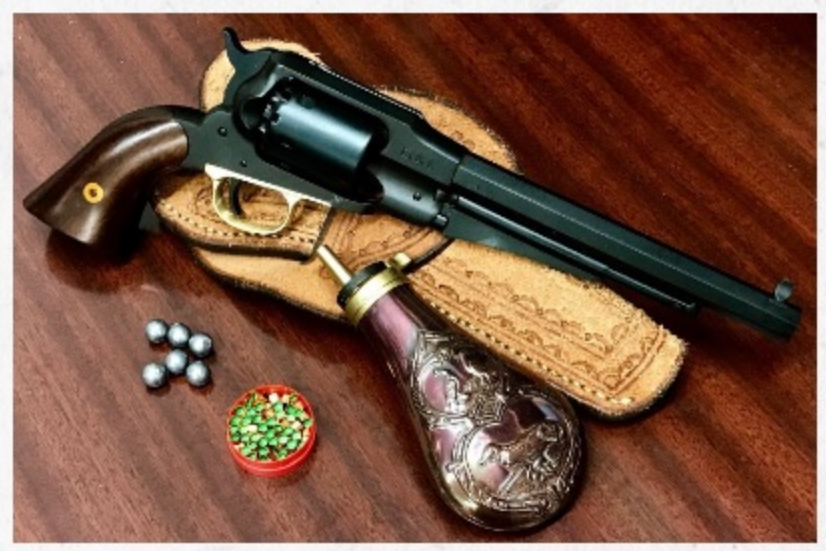

Add To Cart

The Short Stroke Gunfighter

$651.00

ADD TO CART

FROM THE BLOG

1858 REMINGTON BLACK ROCK FINISH

While Buffalo Bill was proud of his Remington, he would have more than likely enjoyed the

[READ MORE](#)