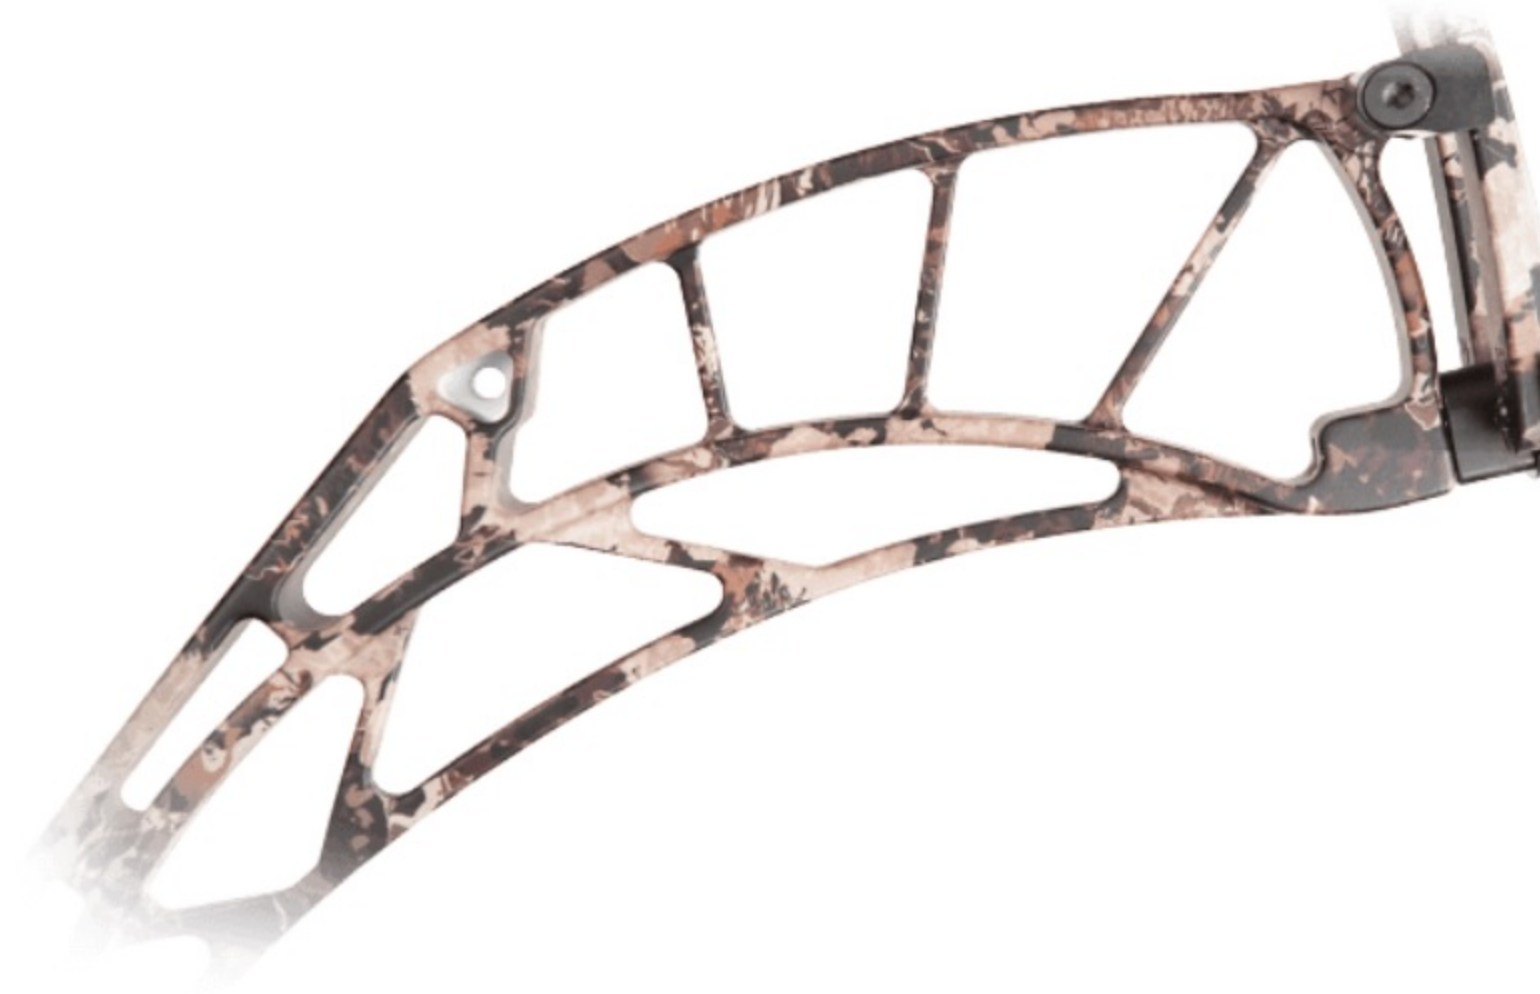

FX LIMB POCKET

Extra-Performance Bows require Extra-Performance limb pockets. Our all-new FX Limb Pocket, is a 3-piece, lightweight rigid design creating precise alignment from the riser to the limbs, reducing cam lean and eliminating limb torque throughout the draw.

AMERICA'S BEST BOW STRINGS

Custom bows deserve custom strings. Obsession Bows come outfitted with America's Best Bow Strings for superior quality and unparalleled performance. Completing your setup with America's Best Bow Strings will give you a competitive edge this season whether you're in the field or on top of the podium.

FX RISER DESIGN

Our signature FX Riser design is the pinnacle of performance and accuracy. The stiff riser design reduces flex while adding superior stability during your draw cycle.

Contact us