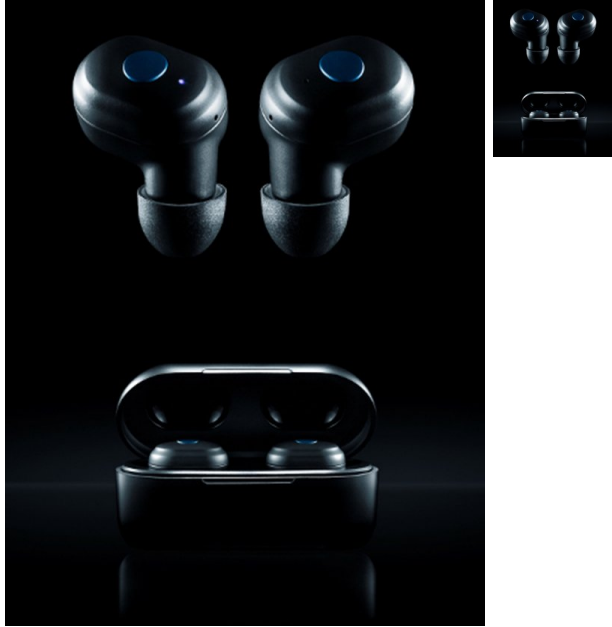

EHX R&B BUDS True Wireless Bluetooth® ...

MyGuitarSupply is Proud To Be An Authorized Dealer For The Following Brands:

[Seymour Duncan Pickups](#)

[Keeley Pedals](#)

[Lindy Fralin Pickups](#)

[DiMarzio Pickups](#)

[Electro Harmonix Pedals](#)

[NOSE Pedals](#)

[JHS Pedals](#)

[Joe Barden (JBE) Pickups](#)

[LAVA Cables](#)

[Wampler Pedals](#)

[Keeley Pedals](#)

[JJ Tesla Tubes](#)

[George L's Premium Cables](#)

[Suhr Pickups](#)

[Westminster Effects](#)

[Build your own web store with PrestoStore](#)