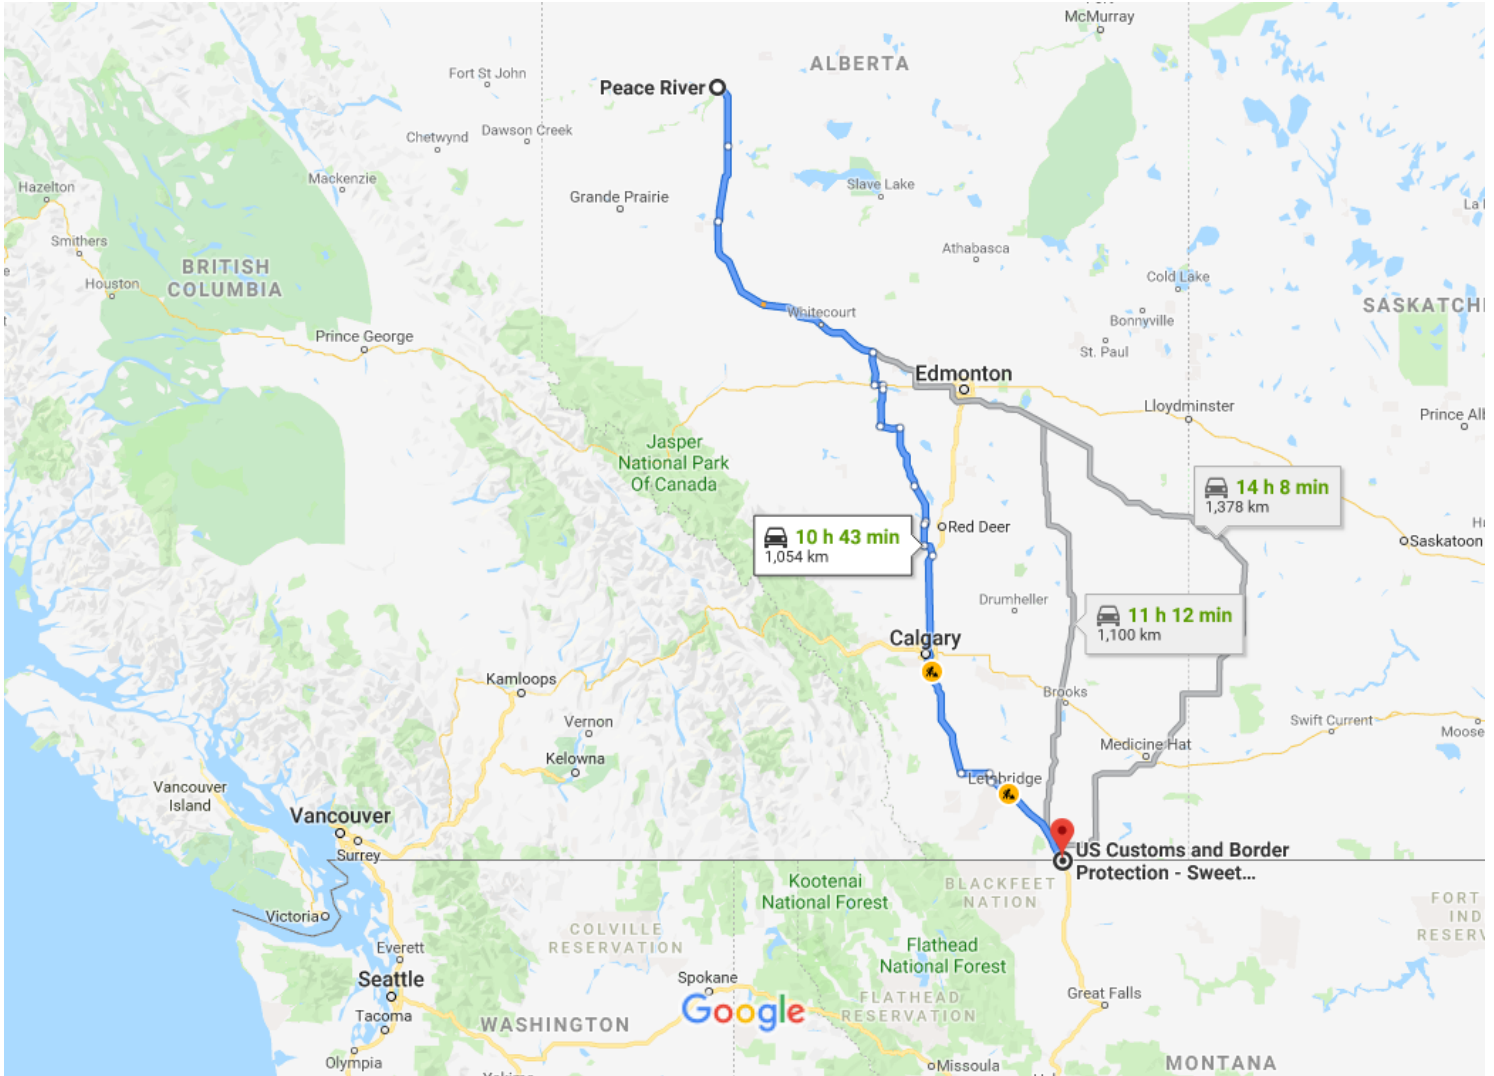

# Peace River, Alberta to U.S. Customs and Border Protection - Sweet Grass Port of Entry - Drive 1,054 km, 10 h 43 min

Map data ©2019 Google 100 km

 **via AB-2 S** **10 h 43 min**  
 Fastest route, the usual traffic 1,054 km  
 This route crosses a country border.

 **via AB-43 and AB-36 S** **11 h 12 min**  
1,100 km

 **via AB-43** **14 h 8 min**  
1,378 km