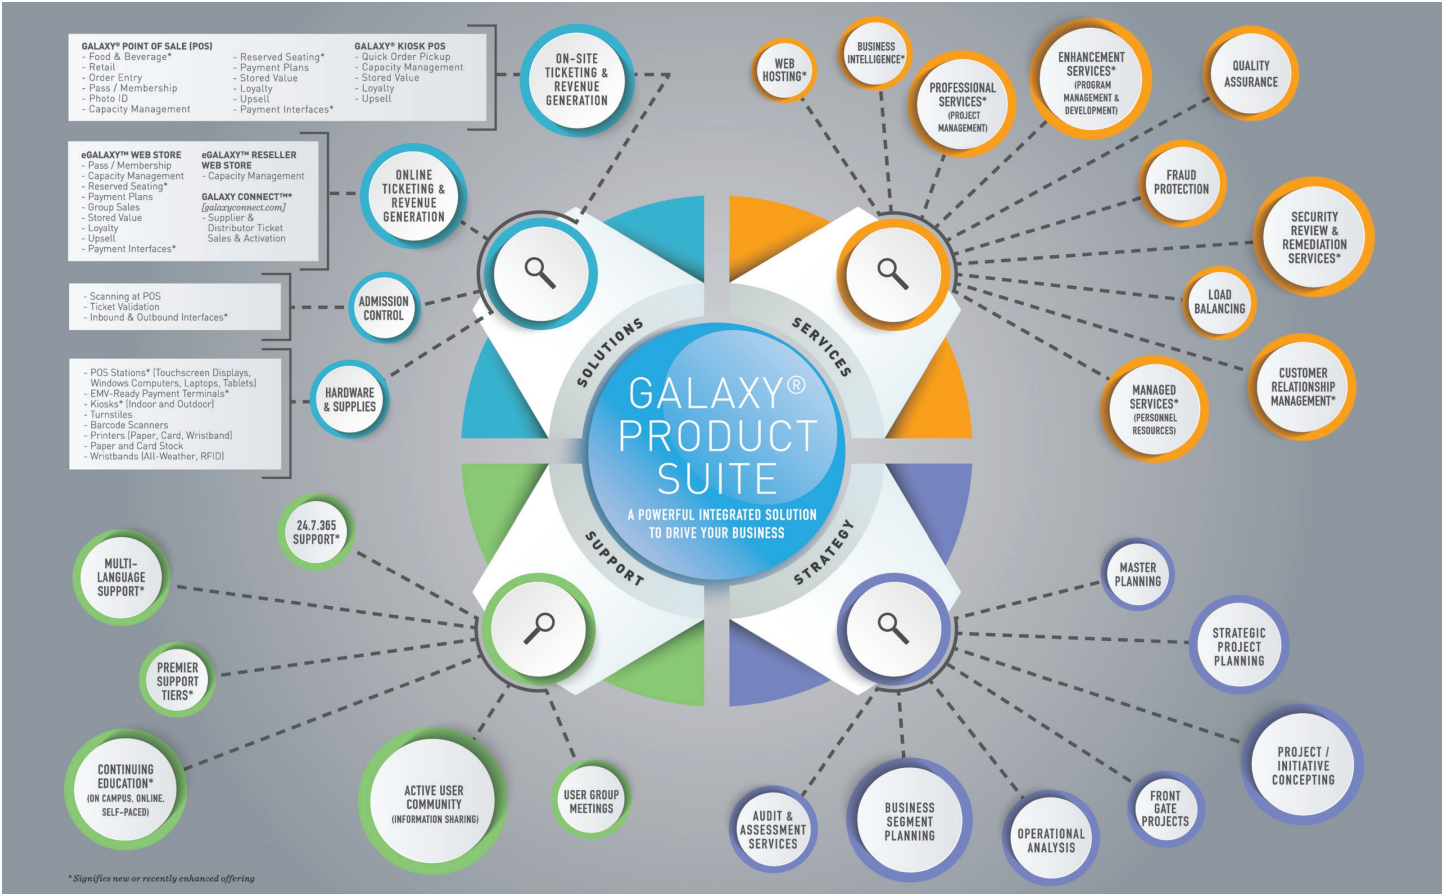

THE NEXT DIMENSION IN TICKETING

SOLUTIONS | SERVICES | SUPPORT | STRATEGY

* Signifies new or recently enhanced offering

NEW 2016 PRICING | MORE OPTIONS - MORE FLEXIBILITY | PURCHASE | SUBSCRIPTION | SITE LICENSING | ENTERPRISE LICENSING

For more than 27 years, the world's top attractions, theme parks, water parks, zoos, aquariums, museums, historic sites, science centers and tours have trusted Gateway and our Galaxy® Product Suite to drive their businesses.

Our full-service approach means confidence for you, your operation and your brand every step of the way.

Join the Gateway family today ... you'll be in good company!

TICKETING

TICKETING

ADMISSION CONTROL

FOOD AND BEVERAGE

RETAIL

MEMBERSHIP

HARDWARE & SUPPLIES

GALAXY CONNECT

SELL ON-SITE, ONLINE, WHEREVER YOUR CUSTOMERS ARE

Ticketing. It's central to everything that you do. It symbolizes the beginning of your guest experience. And, for you, a significant source of your revenue.