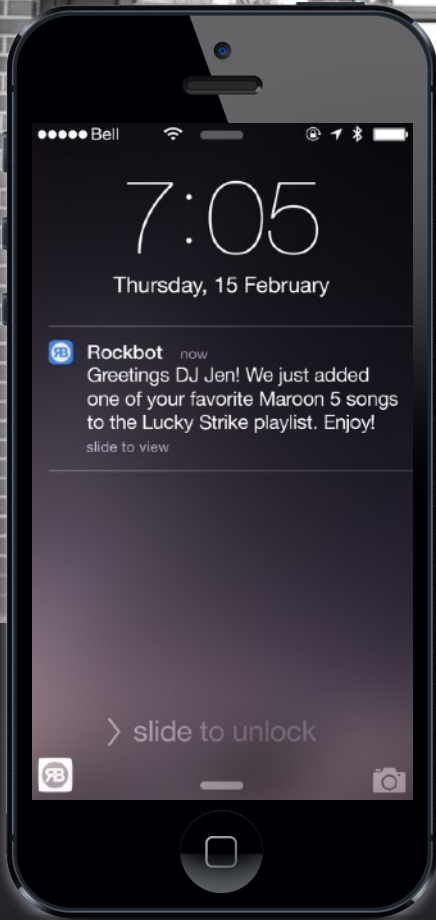

**ROCKBOT**  
presents  
**Anthem**

Shop 857

SHOP857.com

Anthem utilizes an iBeacon that connects with customers' phones via bluetooth to greet them and play one their favorite songs when they walk through your doors.