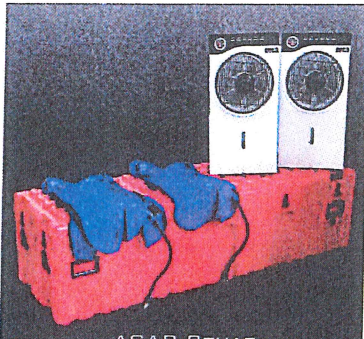

[Log in \(/account/login\)](#)

[Create an account \(/account/register\)](#)

0 items  
(/cart)

[Check out \(/cart\)](#)

[HOME \(/\)](#) | 
 [SHELTERS & KITS \(/COLLECTIONS/SHELTERS-CASES\)](#) | 
 [WATER FILTRATION \(/COLLECTIONS/WATER-FILTRATION\)](#) | 
 [OFF-GRID POWER \(/COLLECTIONS/OFF-GRID\)](#) | 
 [TACTICAL LIGHTING \(/COLLECTIONS/TACTICAL-LIGHTING\)](#) | 
 [CASES \(/COLLECTIONS/CASES\)](#) | 
 [VIDEOS \(HTTP://VIMEO.COM/DEPLOYEDLOGIX\)](#) | 
 [ABOUT US \(/PAGES/ABOUT-US\)](#)

## ASAP

This product is usually sold as an addition to our [ASAP Kit \(click here for more info\)](#).

<http://www.shopdlx.com/collections/shelters-cases/products/dlxpress-powerkit>

Our mobile rehab kit goes where others can't, with light weight and Off-grid power for rehab in any situation. Small enough to toss in a truck and set up anywhere, our kit gives you the