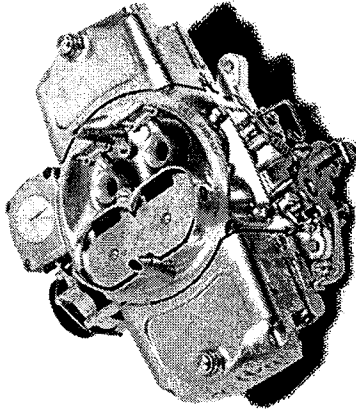

SEARCH

Superbump Performance... Without Good Luck!

HOME PRODUCTS TECH SUPPORT WHERE TO BUY INFO

ROAD DEMON™

625 Road Demon - Vacuum Secondary
Part# 4282010VE
AVAILABLE NOW!

[High Resolution Image](#)

[Catalog Page](#)

[Dealer Locator](#)

Description	Features	Installation
-------------	----------	--------------

Styled and calibrated for Street Rods and mildly modified Street Machines and light trucks, the Road Demon™ is an impressive performer. With a remarkably smooth choke tower design, vacuum secondaries and patented air entries, the Road Demon™ offers extremely smooth operation with strong throttle response. The Road Demon™ has the standard Demon carburetor features: Max-Density Cast metering-blocks with adjustable jets and four-corner idle, a billet baseplate, plus large capacity fuel bowls with patented sight glasses for tuning ease.