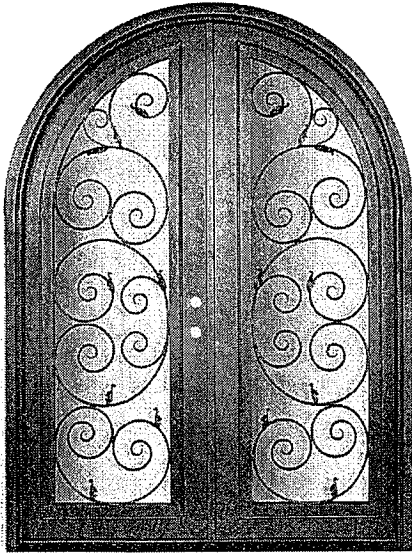

Round Top Double Doors

Orvieto

4-5/8" Jamb / Right Hand Active Door
4-5/8" Jamb / Left Hand Active Door
6-5/8" Jamb / Right Hand Active Door
6-5/8" Jamb / Left Hand Active Door

PHBFORTDR4
PHBFORTDL4
PHBFORTDR6
PHBFORTDL6

Tivoli

4-5/8" Jamb / Right Hand Active Door
4-5/8" Jamb / Left Hand Active Door
6-5/8" Jamb / Right Hand Active Door
6-5/8" Jamb / Left Hand Active Door

PHBFTRTDR4
PHBFTRTDL4
PHBFTRTDR6
PHBFTRTDL6

Barcelona