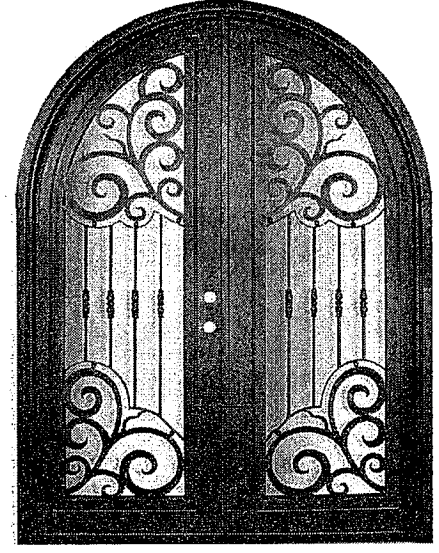

Round Top Double Doors

Orvieto

4-5/8" Jamb / Right Hand Active Door
4-5/8" Jamb / Left Hand Active Door
6-5/8" Jamb / Right Hand Active Door
6-5/8" Jamb / Left Hand Active Door

PHBFORTDR4
PHBFORTDL4
PHBFORTDR6
PHBFORTDL6

Tivoli

4-5/8" Jamb / Right Hand Active Door
4-5/8" Jamb / Left Hand Active Door
6-5/8" Jamb / Right Hand Active Door
6-5/8" Jamb / Left Hand Active Door

PHBFTRTDR4
PHBFTRTDL4
PHBFTRTDR6
PHBFTRTDL6

Barcelona