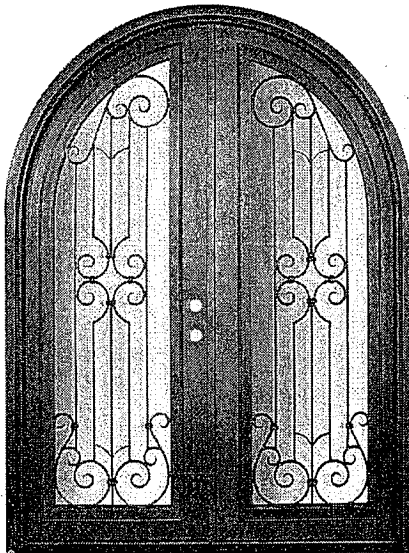

Round Top Double Doors

Orvieto

4-5/8" Jamb / Right Hand Active Door
4-5/8" Jamb / Left Hand Active Door
6-5/8" Jamb / Right Hand Active Door
6-5/8" Jamb / Left Hand Active Door

PHBFORTDR4
PHBFORTDL4
PHBFORTDR6
PHBFORTDL6

Tivoli

4-5/8" Jamb / Right Hand Active Door
4-5/8" Jamb / Left Hand Active Door
6-5/8" Jamb / Right Hand Active Door
6-5/8" Jamb / Left Hand Active Door

PHBFTRTDR4
PHBFTRTDL4
PHBFTRTDR6
PHBFTRTDL6

Barcelona

4-5/8" Jamb / Right Hand Active Door
4-5/8" Jamb / Left Hand Active Door
6-5/8" Jamb / Right Hand Active Door
6-5/8" Jamb / Left Hand Active Door

PHBFRTDR4
PHBFRTDL4
PHBFRTDR6
PHBFRTDL6

Milano

4-5/8" Jamb / Right Hand Active Door
4-5/8" Jamb / Left Hand Active Door
6-5/8" Jamb / Right Hand Active Door
6-5/8" Jamb / Left Hand Active Door