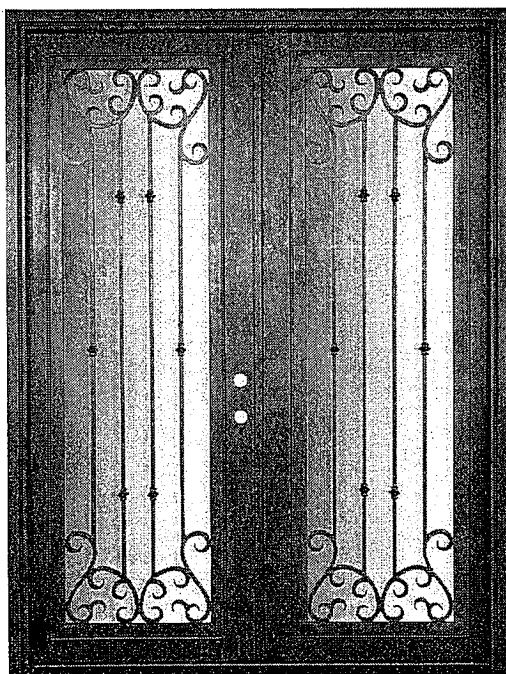

Valencia

4-5/8" Jamb / Right Hand Active Door
4-5/8" Jamb / Left Hand Active Door

PHBFVDR4
PHBFVDL4

6-5/8" Jamb / Right Hand Active Door
6-5/8" Jamb / Left Hand Active Door

PHBFVDR6
PHBFVDL6