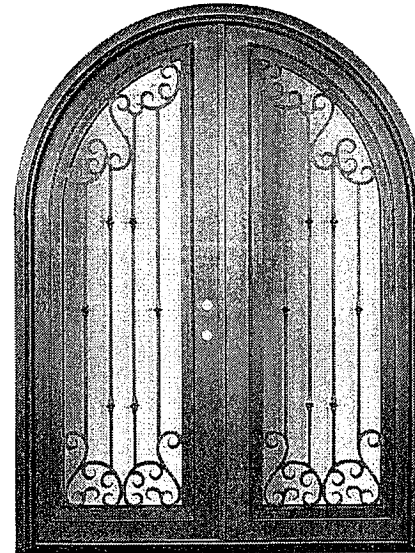

Valencia

4-5/8" Jamb / Right Hand Active Door
4-5/8" Jamb / Left Hand Active Door
6-5/8" Jamb / Right Hand Active Door
6-5/8" Jamb / Left Hand Active Door

PHBFVRTDR4
PHBFVRTDL4
PHBFVRTDR6
PHBFVRTDL6