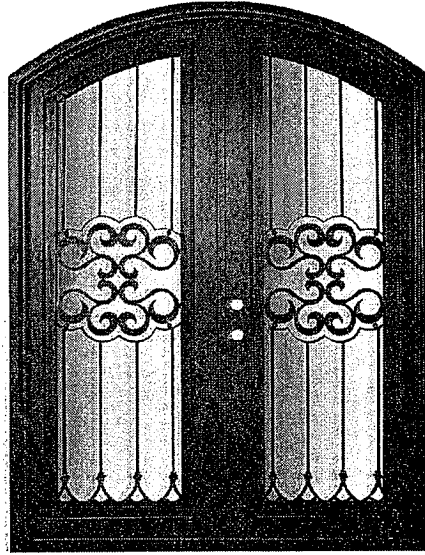

Bellagio

4-5/8" jamb / Right Hand Active Door
4-5/8" jamb / Left Hand Active Door
6-5/8" jamb / Right Hand Active Door
6-5/8" jamb / Left Hand Active Door

PHBFLRTDR4
PHBFLRTDL4
PHBFLRTDR6
PHBFLRTDL6

All 6'-0" x 8'-0" Double Round Top Doors include two 8 feet tall by 3 feet wide door slabs. See page 24 for detailed size specifications.

Arch Top Double Doors

Orvieto

4-5/8" Jamb / Right Hand Active Door
4-5/8" Jamb / Left Hand Active Door
6-5/8" Jamb / Right Hand Active Door
6-5/8" Jamb / Left Hand Active Door

PHBFOATDR4
PHBFOATDL4
PHBFOATDR6
PHBFOATDL6