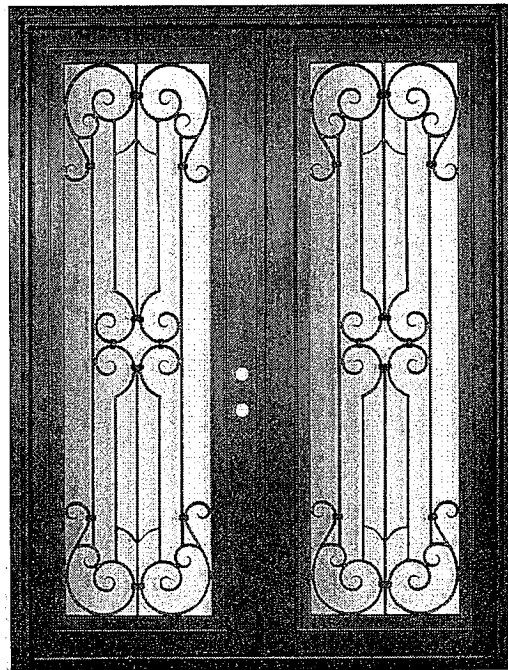

Square Top Double Doors

Barcelona

4-5/8" Jamb / Right Hand Active Door
4-5/8" Jamb / Left Hand Active Door

PHBF8DR4
PHBF8DL4

6-5/8" Jamb / Right Hand Active Door
6-5/8" Jamb / Left Hand Active Door

PHBF8DR6
PHBF8DL6