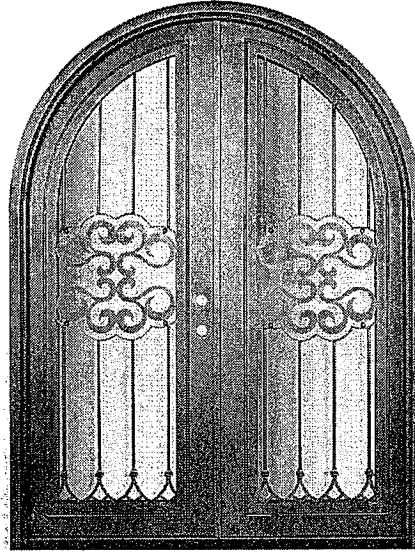

Round Top Double Doors

Orvieto

4-5/8" Jamb / Right Hand Active Door
4-5/8" Jamb / Left Hand Active Door
6-5/8" Jamb / Right Hand Active Door
6-5/8" Jamb / Left Hand Active Door

PHBFORTDR4
PHBFORTDL4
PHBFORTDR6
PHBFORTDL6

Tivoli

4-5/8" Jamb / Right Hand Active Door
4-5/8" Jamb / Left Hand Active Door
6-5/8" Jamb / Right Hand Active Door
6-5/8" Jamb / Left Hand Active Door

PHBFTRTDR4
PHBFTRTDL4
PHBFTRTDR6
PHBFTRTDL6

Barcelona