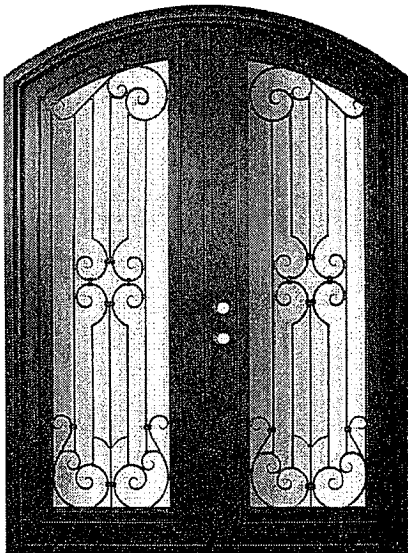

Milano

4-5/8" Jamb / Right Hand Active Door
4-5/8" Jamb / Left Hand Active Door
6-5/8" Jamb / Right Hand Active Door
6-5/8" Jamb / Left Hand Active Door

PHBFMATDR4
PHBFMATDL4
PHBFMATDR6
PHBFMATDL6