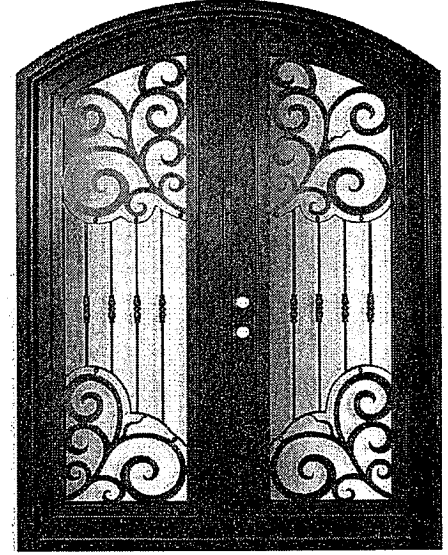

Barcelona

4-5/8" Jamb / Right Hand Active Door
4-5/8" Jamb / Left Hand Active Door
6-5/8" Jamb / Right Hand Active Door
6-5/8" Jamb / Left Hand Active Door

PHBFBATDR4
PHBFBATDL4
PHBFBATDR6
PHBFBATDL6