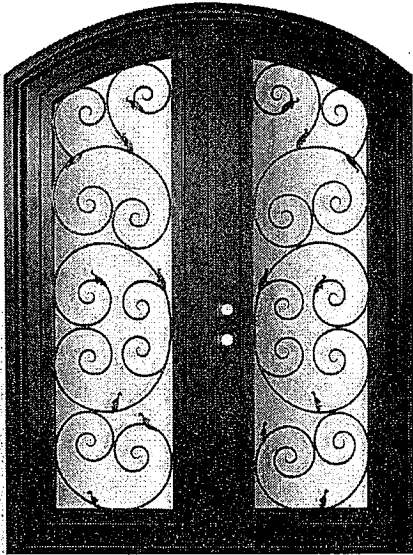

Arch Top Double Doors

Orvieto

4-5/8" Jamb / Right Hand Active Door
4-5/8" Jamb / Left Hand Active Door
6-5/8" Jamb / Right Hand Active Door
6-5/8" Jamb / Left Hand Active Door

PHBFOATDR4
PHBFOATDL4
PHBFOATDR6
PHBFOATDL6