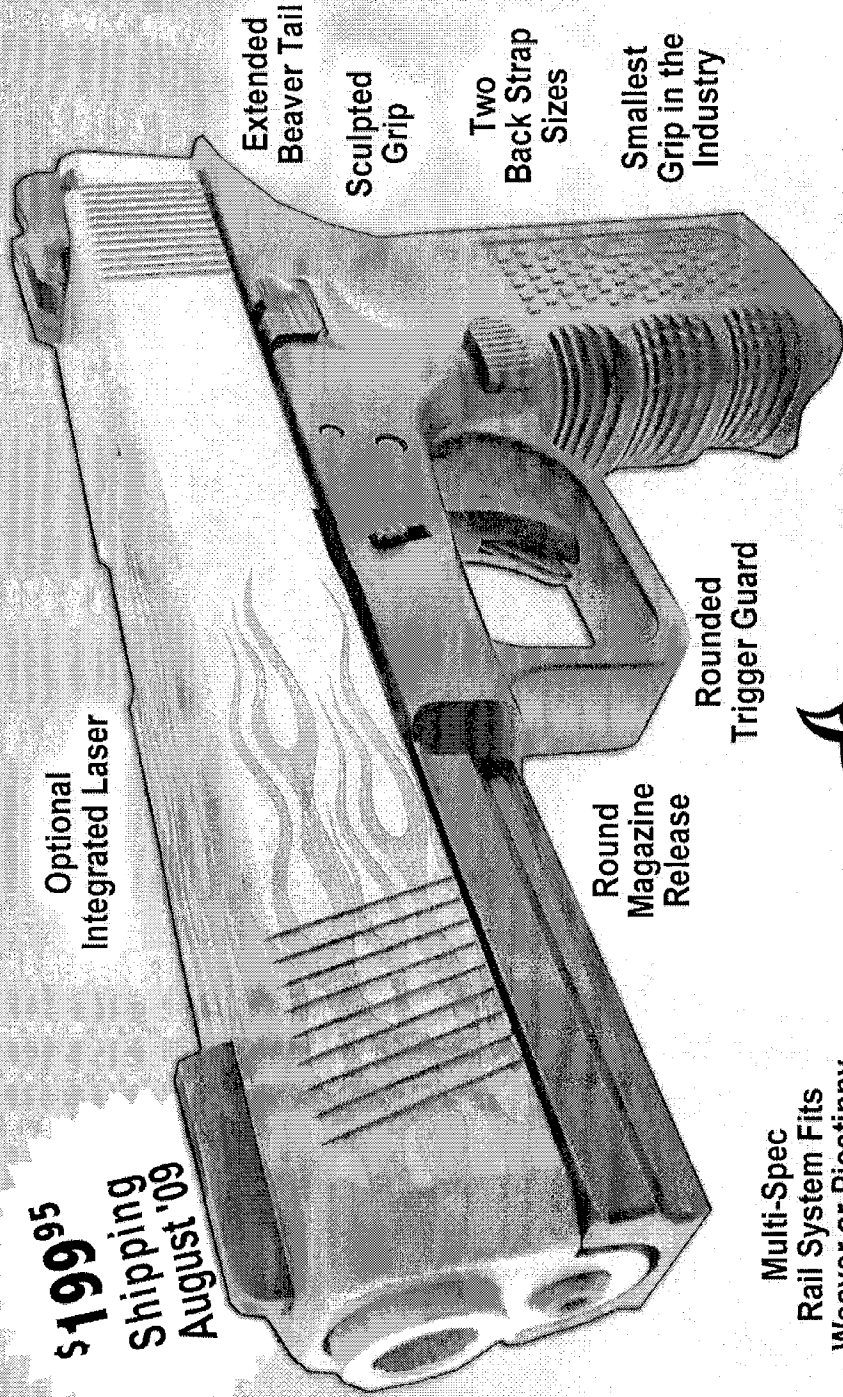

the Wolf Pack™ Series

Custom Replacement GLOCK polymer frames

Introducing THE TIMBER WOLF™ Custom GLOCK Replacement frames incorporating all of the most desirable custom features into a new, shooter-friendly polymer replacement that will fit Glock 17, 17L, 22, 24, 31, 34, 35, and 37.

\$199⁹⁵
Shipping
August '09

Optional
Integrated Laser

Extended
Beaver Tail

Sculpted
Grip

Two
Back Strap
Sizes

Smallest
Grip in the
Industry

Round
Magazine
Release

Rounded
Trigger Guard