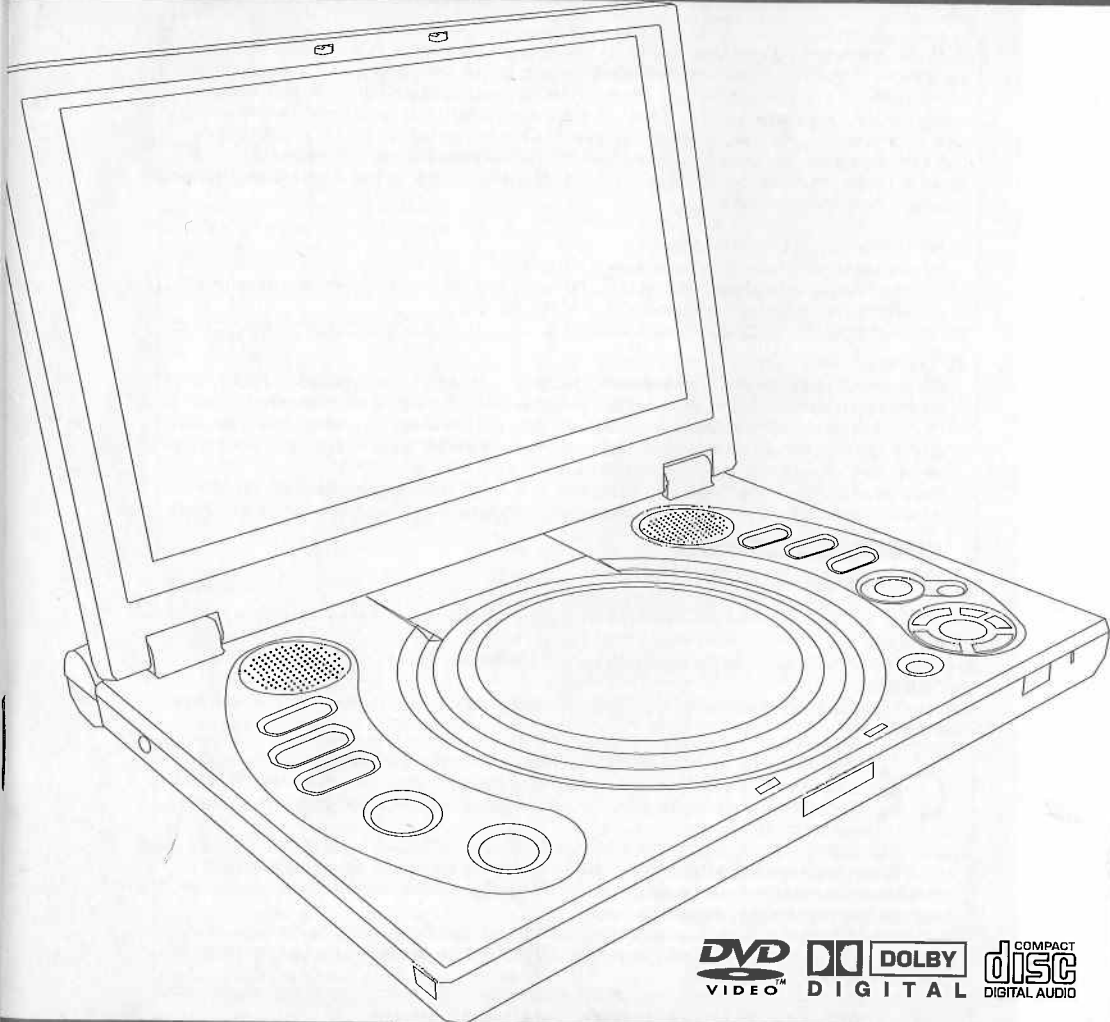

DVD Dockable Family
Entertainment System

FES

OWNER'S MANUAL

DVD VIDEO™ **DOLBY** DIGITAL **COMPACT disc** DIGITAL AUDIO

Direct Search (GO TO)

This function is used to go to the title, chapter, track or song of the disc you want.

For DVDs:

1. Press the GO TO button during playback.
2. To search title or chapter, move cursor to Title or Chapter using direction buttons, press ENTER button.
3. Input numbers you want to goto using numeric keys, jump to the title or chapter you inputted.
And you can select options (e.g. Audio, Subtitles, Angle, Repeat mode).
4. Press GOTO button to exit the goto menu.