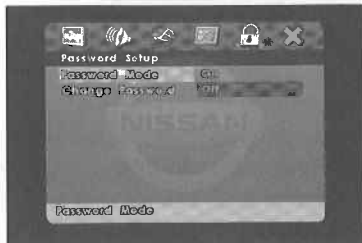

For MP3s:

1. Press the GOTO button during playback.
2. Can go to track time or track by pushing goto button.
3. Press numeric button to input numbers you wish to goto.
4. Selected track shall be started.

NOTE:

Once the initial settings have been completed, the player can always be operated under the same conditions whenever the power is switched on.

These settings are called SETUP data that are easily modified and stored using the SETUP menu.

The SETUP menu includes the information for GENERAL, VIDEO, AUDIO and PREFERENCES system controls.

Password Setup

PASSWORD MODE

On

1. Select "On" using direction buttons on remote control to set up password.
2. Input 4 digits, enter "OK". Using numeric buttons on remote control.