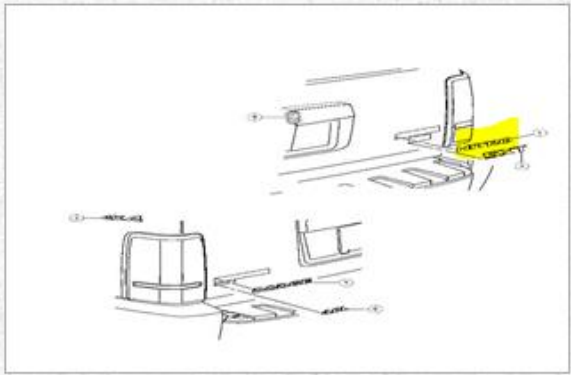

PARTS & ACCESSORIES

SERVICE & SAVINGS

SHOP

COMMUNITY

search

Recently Viewed Vehicles
2011 Dodge Nitro

Recently Viewed Products

Nameplates, Emblems & Medallions - NAMEPLATE,

Part # 55157212AB
Number on Image: 1

Categories: Exterior Ornamentation

MSRP $54.75 Price may vary by dealer

Add to Cart

Recommend to others? [Yes](#)

[Share](#) | [f](#) [t](#) [e](#) [s](#)

Description	Vehicle Applications
NAMEPLATE