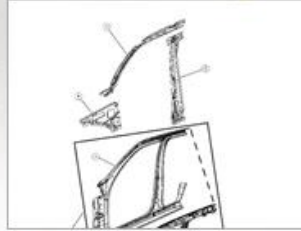

MOPAR® PARTS AND ACCESSORIES

- 3.7L Gas; Engine »
- 4.0L Gas; Engine »
- 42RLE; 4-Speed; Automatic Transmission »
- Air Conditioners and Heaters »
- Audio/Video & Electronics Accessories »
- Body Sheet Metal Except Doors »
- Brakes »
- Carriers & Cargo Hauling Accessories »
- Cooling »
- Doors, Door Mirrors and Related Parts »
- Electrical »
- Emission Controls »
- Exhaust »
- Exterior Accessories »
- **Exterior Ornamentation »**
  - Decals and Tape strips »
  - Grilles »
  - Moldings and Ornamentation »
  - **Nameplates »**
- Frame, Bumper and Fascia »
- Front Axle; Dana 186 MM; Differential and Drive Line »
- Front Suspension »
- Fuel »

Recommended by Dodge Enthusiasts

[Front Aperture Panel - REINFORCEMENT, Front Pillar](#)