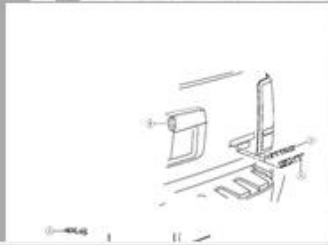

PARTS & ACCESSORIES

SERVICE & SAVINGS

SHOP

COMMUNITY

search

Recently Viewed Vehicles
2011 Dodge Nitro

Recently Viewed Products